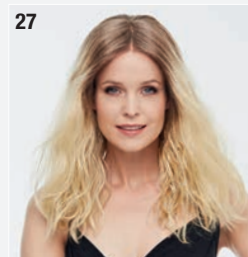

23/14+6  
Pearl Blond Balayage

24

**Magic STAGE**  
★★★★+LF

14/88+8  
Champagne Balayage

26

**Magic TASTE LACE**  
★★★★+LF  
**Magic TASTE MONO LACE** ★★★★★+LF

14/88+8  
Champagne Balayage

27

# MAGIC CLOU

★ ★ ★

100% High Heat Fiber

4

88/22-22+14  
New Swedish Blond Root