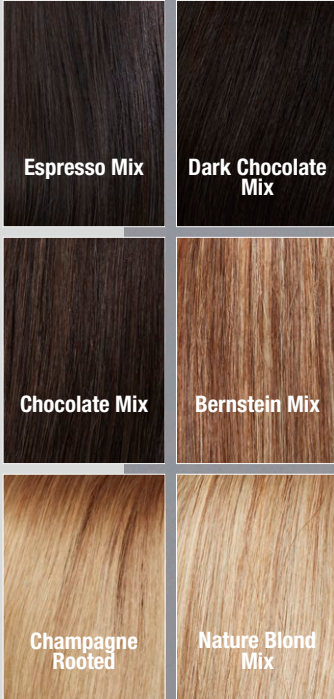

100% Echthaar/human hair
Haarlänge/hair length: ca. 40 cm

18/22+6(Root)
Sunny Ash Frost

Luxery Lace D

★★★★★+LF

MH

100% Echthaar/human hair
Haarlänge/hair length: ca. 45 cm

Nature Blond Mix

GM

Energy HH Medium

★★★ (Lace Part)

100% Echthaar/human hair
Haarlänge/hair length: ca. 45 cm

6/30

MH

Exclusiv Light Long HH

★★★★★

100% Echthaar/human hair
Haarlänge/hair length: ca. 60 cm

Champagne Rooted

GM

Energy HH Short

★★★ (Lace Part)

100% Echthaar/human hair
Haarlänge/hair length: ca. 35 cm

L6

GM

Power HH Lace *Solange Vorrat reicht / while stocks last*