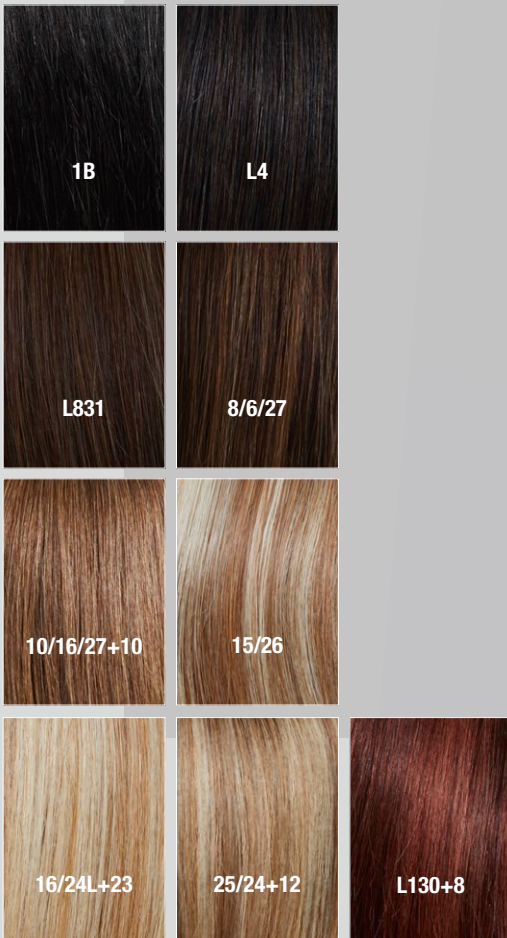

100% Echthaar/human hair
Haarlänge/hair length: ca. 40 cm

18/22+6(Root)
Sunny Ash Frost

Luxery Lace D

★★★★★+LF

MH

100% Echthaar/human hair
Haarlänge/hair length: ca. 45 cm

Nature Blond Mix

GM

Energy HH Medium

★★★ (Lace Part)

100% Echthaar/human hair
Haarlänge/hair length: ca. 45 cm

6/30

MH

Exclusiv Light Long HH

★★★★★

100% Echthaar/human hair
Haarlänge/hair length: ca. 60 cm

Champagne Rooted

GM

Energy HH Short

★★★ (Lace Part)

100% Echthaar/human hair
Haarlänge/hair length: ca. 35 cm

L6

GM

Power HH Lace *Solange Vorrat reicht / while stocks last*

★★★★+LF

100% Remy Human Hair – Remy
Haarlänge/hair length: ca. 50 cm Gestuft/layered

18/60-101

2/27/9H+8

Prime Page Deluxe HH ★★★★★+LF

100% Remy Human Hair
Haarlänge/hair length: ca. 35 cm

Prime Page Lace HH ★★★★★+LF