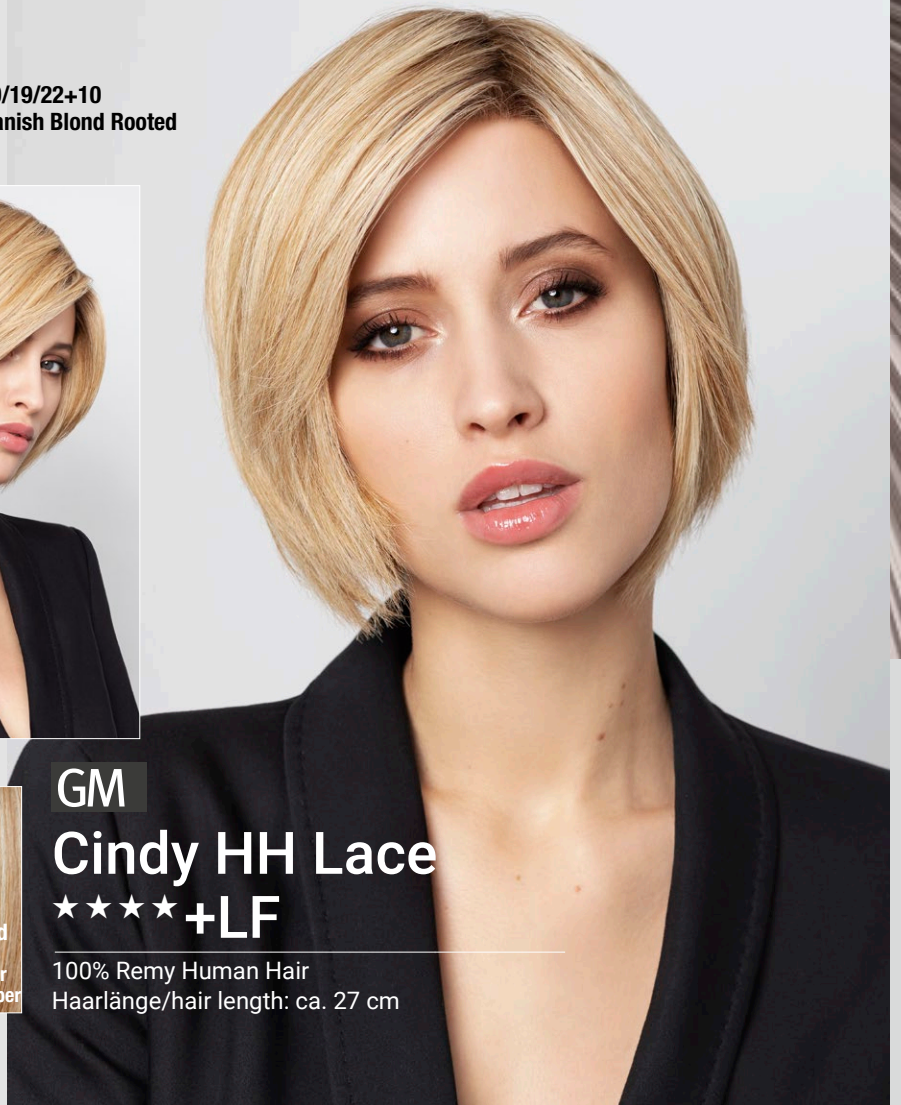

10/6/8
Cafe Latte

MH

Luxery Lace B

★★★★★+LF

100% Echthaar/human hair
Haarlänge/hair length: ca. 33 cm

20/19/22+10
Danish Blond Rooted

GM

Cindy HH Lace