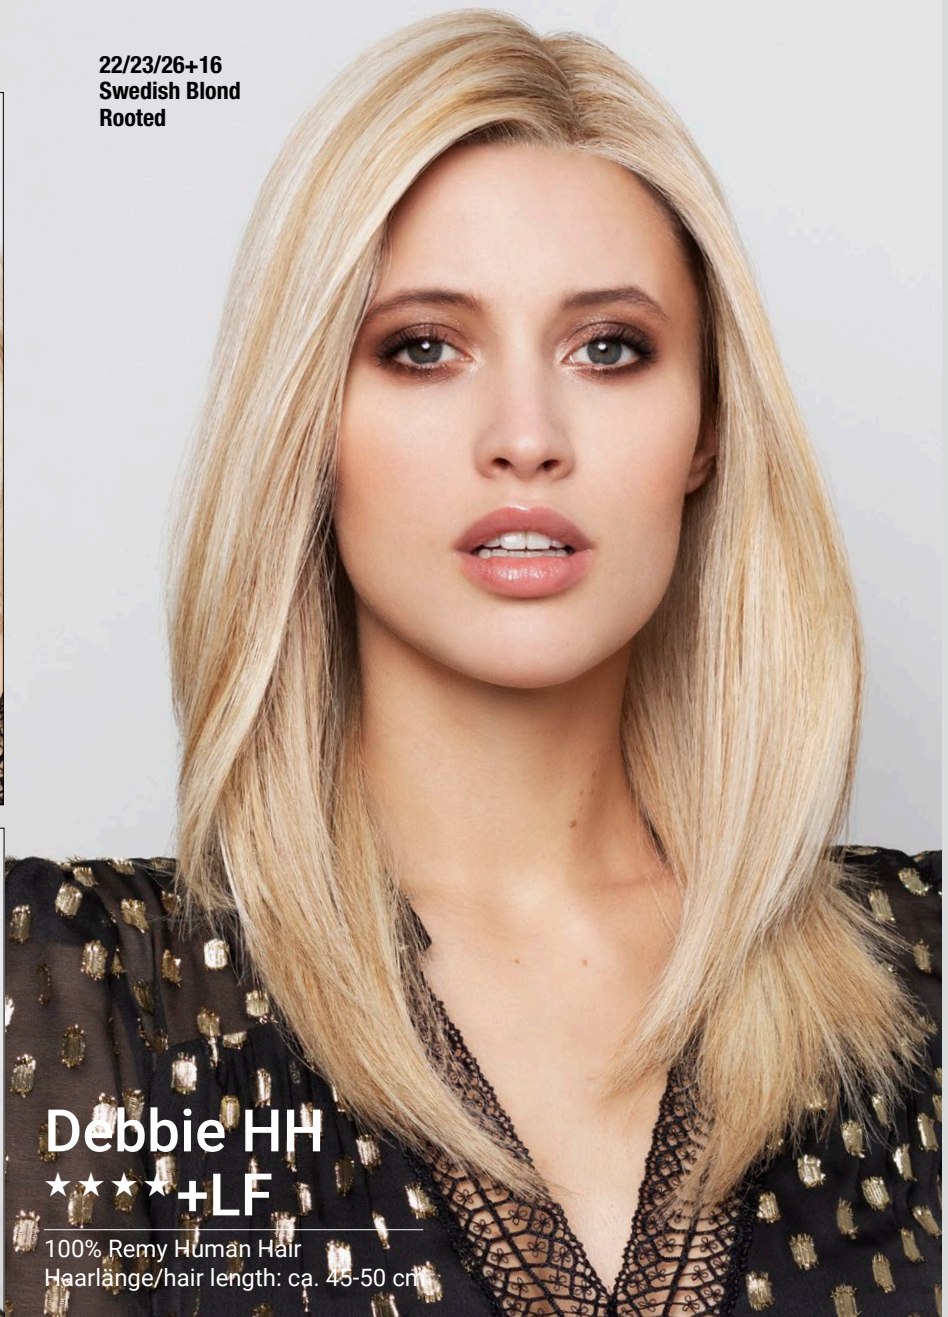

Tiffany HH Lace
★★★★+LF

15/26+8
Seite 24

6 LONG hair

22/23/26+16
Swedish Blond
Rooted

Debbie HH
★★★★+LF

100% Remy Human Hair
Haarlänge/hair length: ca. 45-50 cm

GM

Debbie Deluxe HH ★★★★★+LF