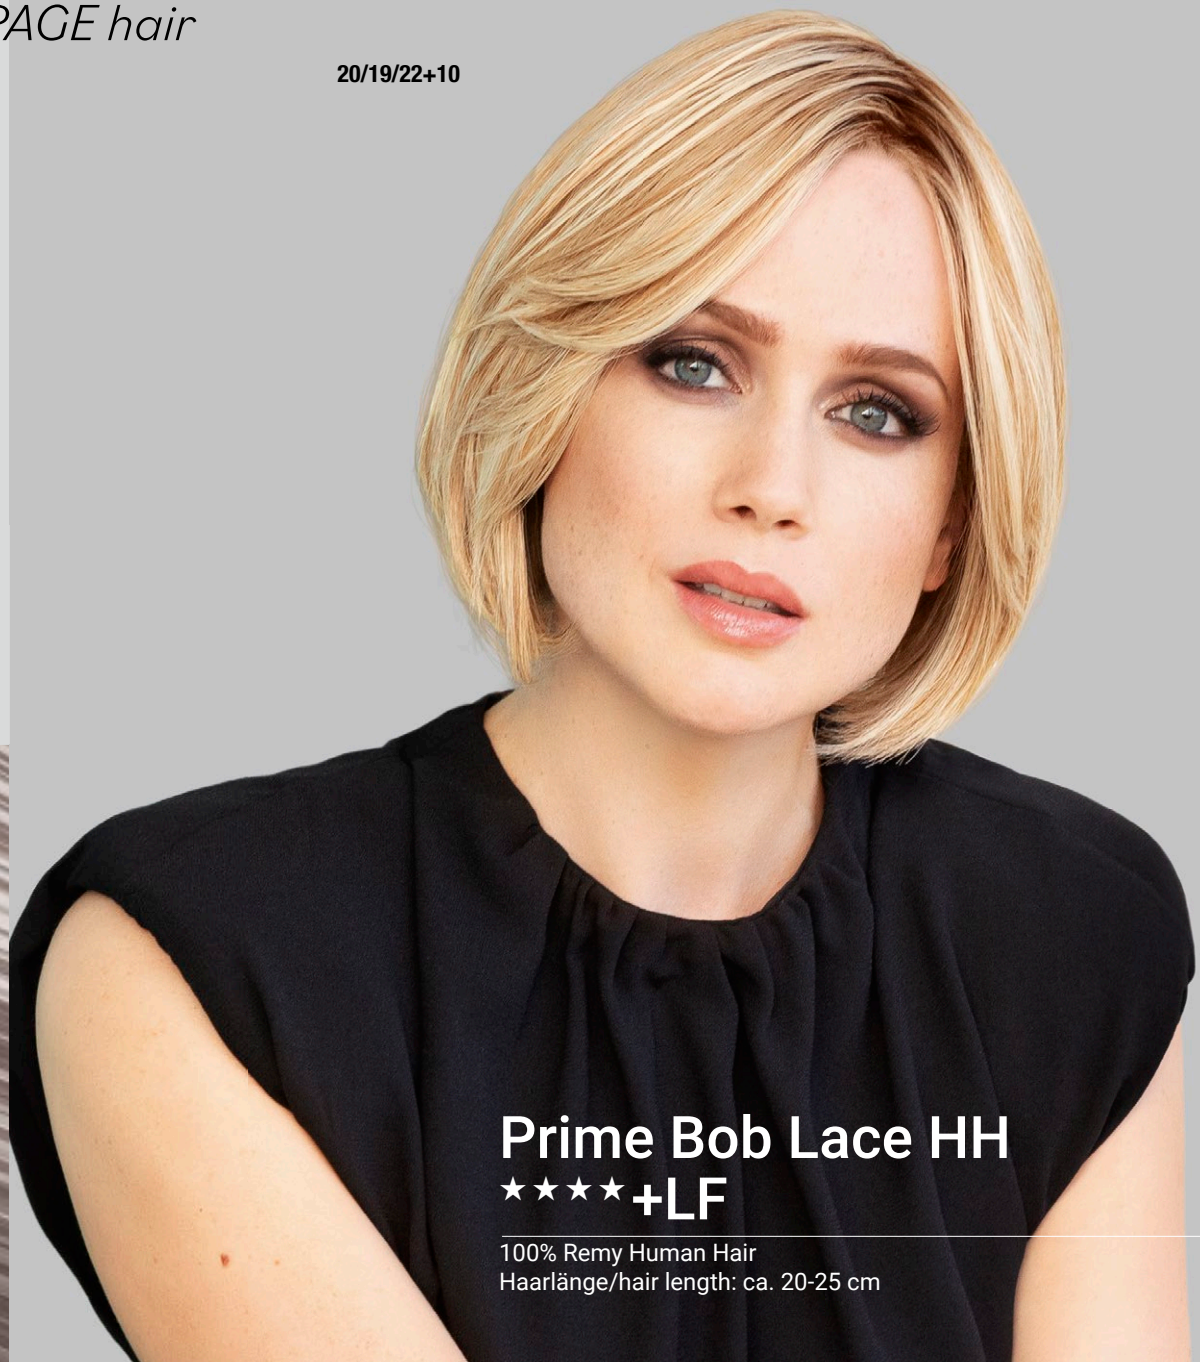

R8-16

12/14

GM

Euro Mix Star

★★★★★+LF

100% Euro Human Hair – Euro
Haarlänge/hair length: ca. 27 cm

20/19/22+10

Prime Bob Lace HH ★★★★+LF

100% Remy Human Hair
Haarlänge/hair length: ca. 20-25 cm

GM

Prime Bob Deluxe HH ★★★★★+LF

100% Remy Human Hair
Haarlänge/hair length: ca. 20-25 cm
L6, 637T, 10/16/27+10, 10/20/27+6, 20/19/22+10

Prime Bob Lace Small HH ★★★★★+LF