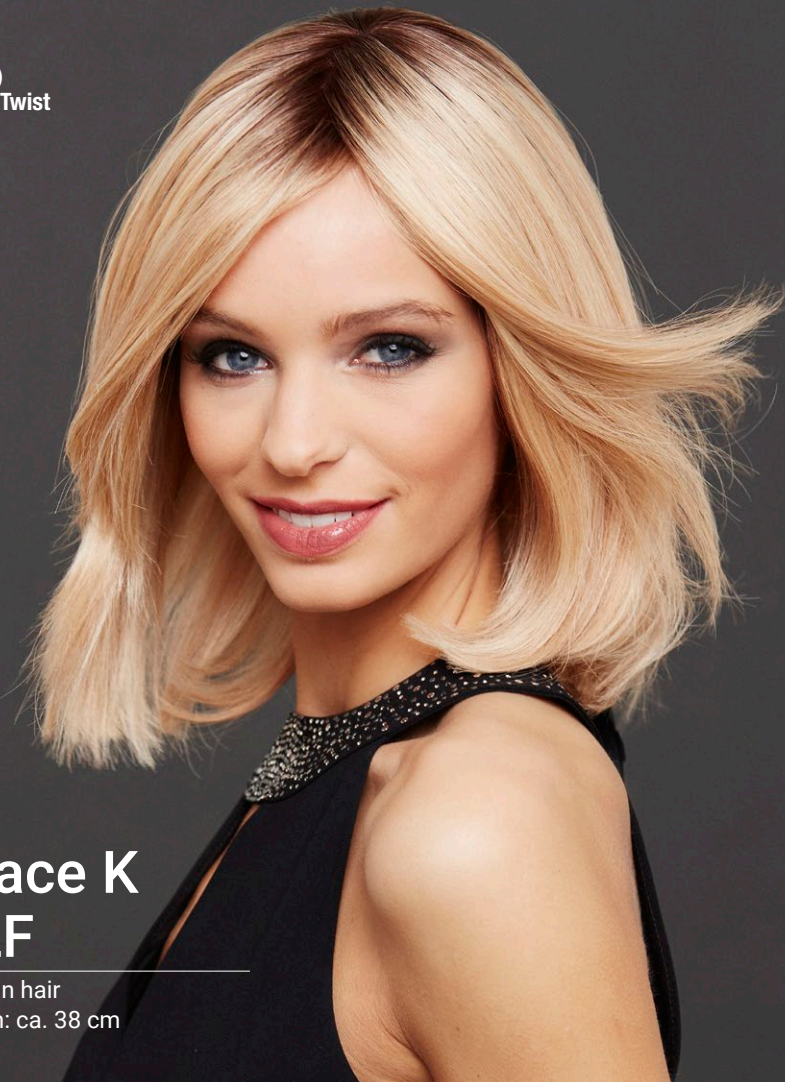

140/22/8(Root)
Ginger Blonde Twist

MH
Luxery Lace K
★★★★★+LF

100% Echthaar/human hair
Haarlänge/hair length: ca. 38 cm

7/27/22+8