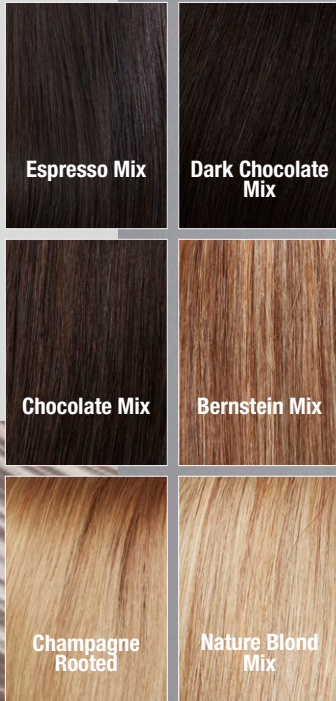

Champagne Rooted

Nature Blond Mix

12 *LONG hair*

140/22+6(Root)
Sunshine Gold

4
Cappuccino

6
Dark Chocolate

8/32
Ginger Brown

10/6/8
Cafe Late

12/30
Light Chocolate

140/14/6(Root)
Spring Acorn

18/22/6(Root)
Sunny Ash Frost

140/22/6(Root)
Sunshine Gold

140/22
Gold Blonde

MH

Luxery Lace C

★★★★★+LF

100% Echthaar/human hair
Haarlänge/hair length: ca. 40 cm

18/22+6(Root)
Sunny Ash Frost

Luxery Lace D

★★★★★+LF

MH

100% Echthaar/human hair
Haarlänge/hair length: ca. 45 cm

Nature Blond Mix

GM

Energy HH Medium

★★★ (Lace Part)

100% Echthaar/human hair
Haarlänge/hair length: ca. 45 cm

6/30

MH

Exclusiv Light Long HH

★★★★★

100% Echthaar/human hair
Haarlänge/hair length: ca. 60 cm