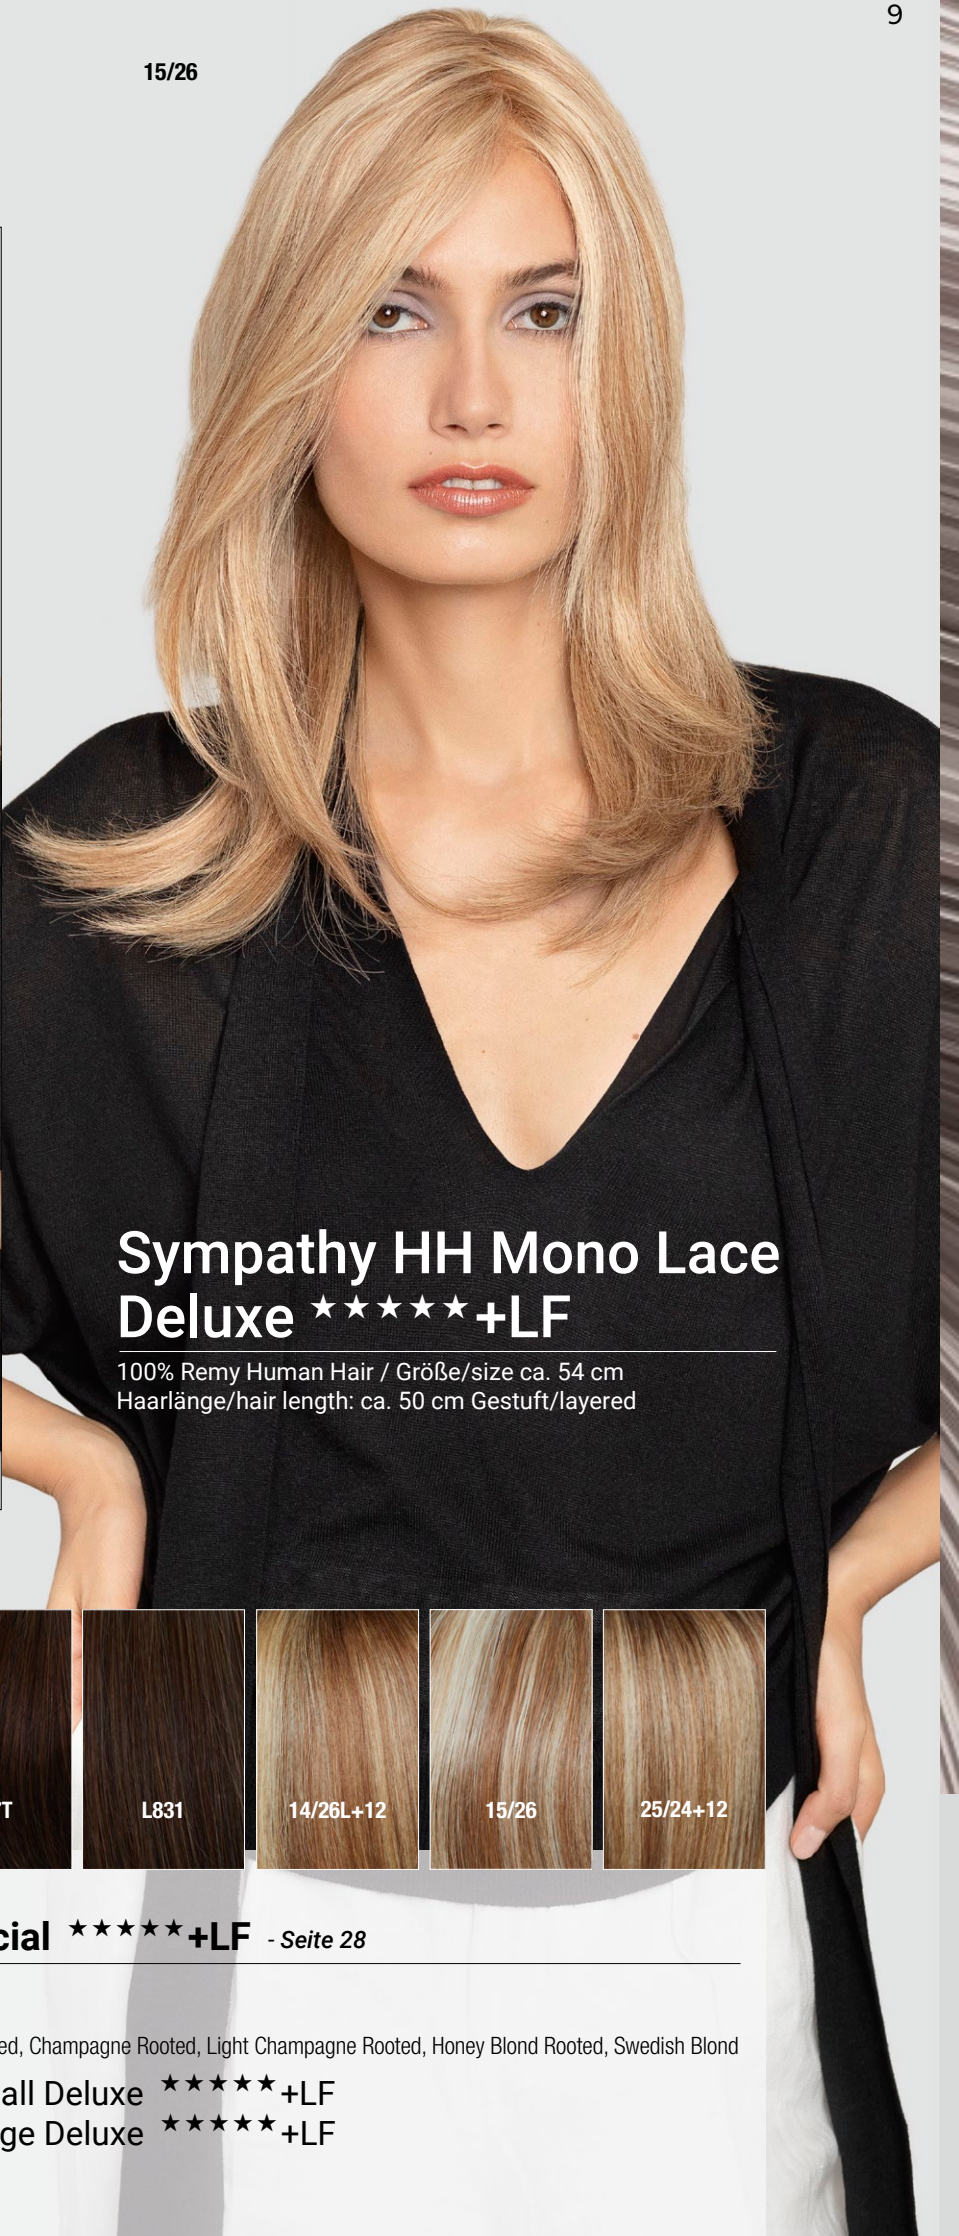

15/26

Sympathy HH Mono Lace Deluxe ★★★★★+LF

100% Remy Human Hair / Größe/size ca. 54 cm
Haarlänge/hair length: ca. 50 cm Gestuft/layered

GM