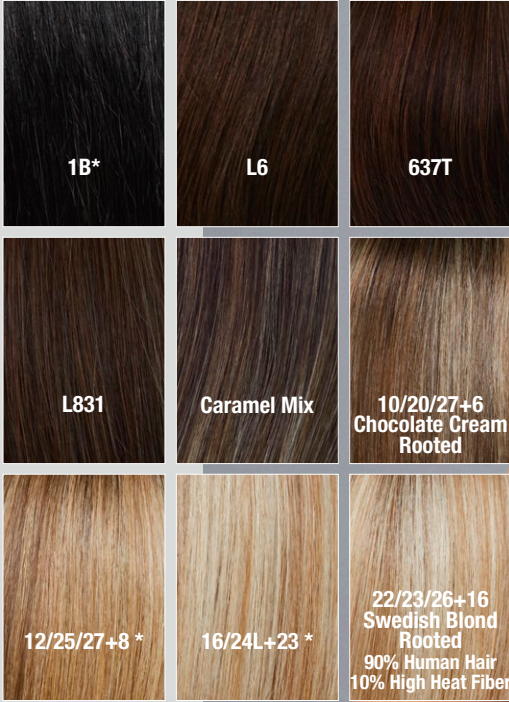

100% Remy Human Hair
Haarlänge/hair length: ca. 14-20 cm

* Solange Vorrat reicht / while stocks last

12/26/27Rooted

Prime Long Deluxe HH
Seite 8

14/27Root

Linda HH Deluxe
Seite 22

NEW COLORS

27/29Root

Prime Long Deluxe HH
Seite 8

27/14-60
60 % Human Hair
40 % High Heat Fiber

GM
Debbie HH
Remy Special ★★★★★+LF

100% Remy Human Hair
 Haarlänge/hair length: ca. 45-50 cm

NEW ARRIVALS

GM
Sympathy HH
Remy Special ★★★★★+LF

100% Remy Human Hair
 Haarlänge/hair length: ca. 53 cm

10/20/27+6
Chocolate Cream Rooted

GM

**New Exklusiv
Echthaar ★★★★★**

100% Remy Human Hair
Haarlänge/hair length: ca. 54 cm

22/23/26+16
Swedish Blond Rooted