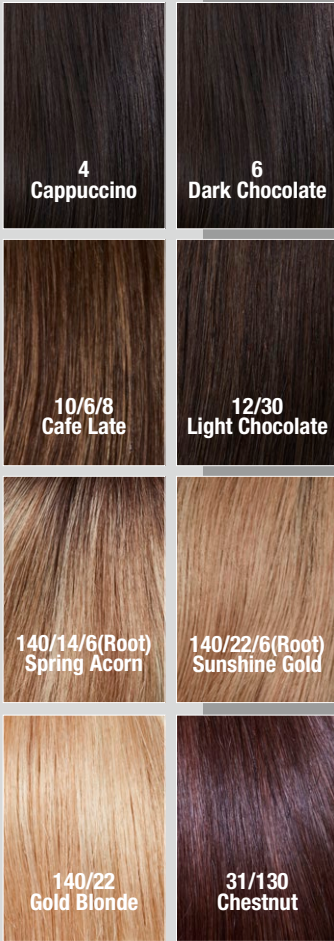

140/22/8(Root)
Ginger Blonde
Twist

140/22
Gold Blonde

T24B/18 *
Medium Shade
Blond

140/22/8(Root)
Ginger Blonde Twist

MH

Luxery Lace H

★★★★★+LF

100% Echthaar/human hair
Haarlänge/hair length: ca. 32 cm

* Solange Vorrat reicht / while stocks last

140/22/8(Root)
Ginger Blonde Twist

MH
Luxery Lace K
★★★★★+LF

100% Echthaar/human hair
Haarlänge/hair length: ca. 38 cm

7/27/22+8

GM
Linda HH Lace
★★★★+LF

100% Remy Human Hair / Haarlänge/hair length: ca. 34 cm

Linda HH Deluxe ★★★★★+LF - Seite 7

100% Remy Human Hair / Haarlänge/hair length: ca. 34 cm

1B Espresso, 4 Dark Brown, 6 Medium Brown, 12/26/27Root Caramel Rooted, 14/88+8 Champagne Rooted, 14/27Root Light Brown Rooted, 20/19/22+10 Danish Blond Rooted, 27/14-60 Sandy Blond Mix (60% Human Hair + 40% High Heat Fiber)

10/6/8
Cafe Latte

MH

Luxery Lace B

★★★★★+LF

100% Echthaar/human hair
Haarlänge/hair length: ca. 33 cm

20/19/22+10
Danish Blond Rooted

GM

Cindy HH Lace