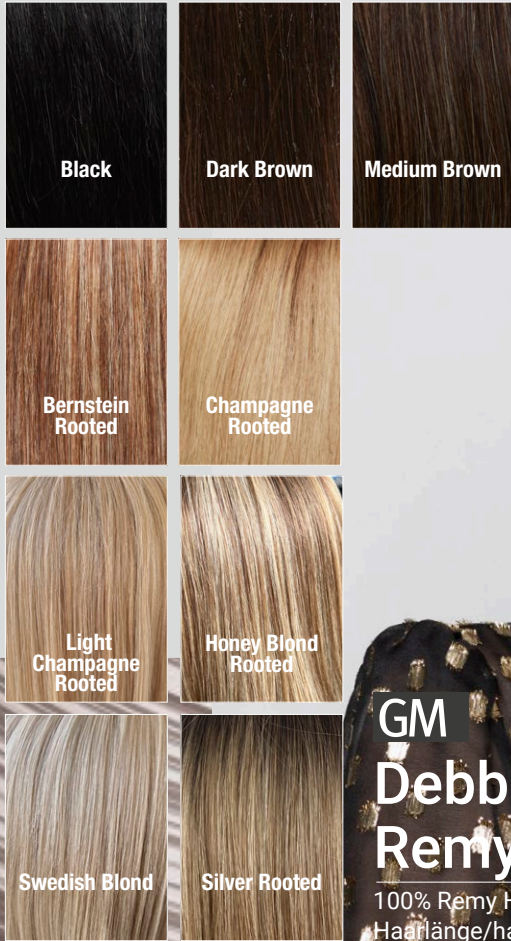

140/14/6(Root)
Spring Acorn

140/22/6(Root)
Sunshine Gold

140/22
Gold Blonde

MH

Luxery Lace A

★★★★★+LF

100% Echthaar/human hair
Haarlänge/hair length: ca. 30 cm

GM Prime Short Lace HH
★★★★+LF

100% Remy Human Hair
Haarlänge/hair length: ca. 14-20 cm

* Solange Vorrat reicht / while stocks last

12/26/27Rooted

Prime Long Deluxe HH
Seite 8

14/27Root

Linda HH Deluxe
Seite 22

NEW COLORS

27/29Root

Prime Long Deluxe HH
Seite 8

27/14-60
60 % Human Hair
40 % High Heat Fiber

GM
Debbie HH
Remy Special ★★★★★+LF

100% Remy Human Hair
 Haarlänge/hair length: ca. 45-50 cm

NEW ARRIVALS

GM
Sympathy HH
Remy Special ★★★★★+LF