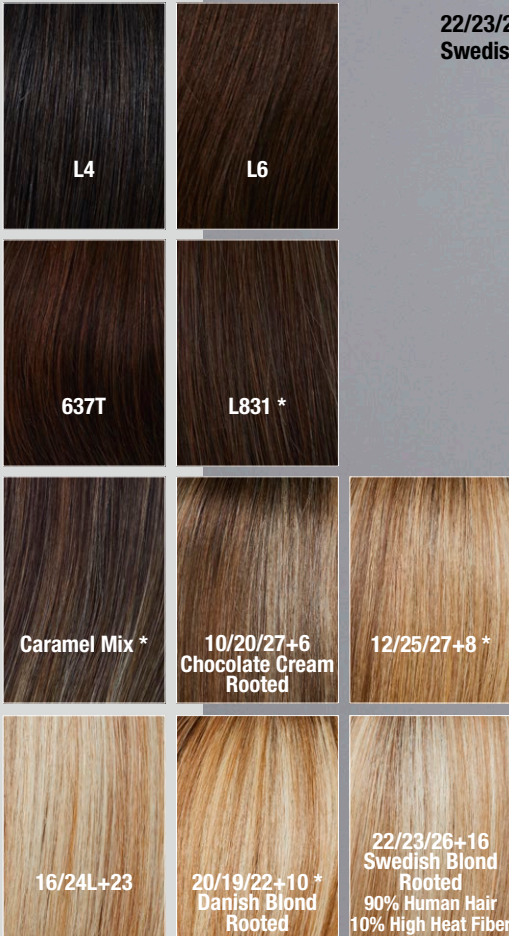

100% Remy Human Hair
Haarlänge/hair length: ca. 14-20 cm

* Solange Vorrat reicht / while stocks last

12/26/27Rooted

Prime Long Deluxe HH
Seite 8

14/27Root

Linda HH Deluxe
Seite 22

NEW COLORS

27/29Root

Prime Long Deluxe HH
Seite 8

27/14-60
60 % Human Hair
40 % High Heat Fiber

GM
Debbie HH
Remy Special ★★★★★+LF

100% Remy Human Hair
 Haarlänge/hair length: ca. 45-50 cm

NEW ARRIVALS

GM
Sympathy HH
Remy Special ★★★★★+LF

100% Remy Human Hair
 Haarlänge/hair length: ca. 53 cm

10/20/27+6
Chocolate Cream Rooted

GM

**New Exklusiv
Echthaar ★★★★★**

100% Remy Human Hair
Haarlänge/hair length: ca. 54 cm

22/23/26+16
Swedish Blond Rooted

GM

**New Jennifer
Echthaar ★★★★★**

100% Remy Human Hair
Haarlänge/hair length: ca. 54 cm

* Solange Vorrat reicht / while stocks last

Crème Shampoo
200 ml

Two in One Sprühbalsam
200 ml

Absolut Repair
200 ml

Haarmaske/Hairmask
200 ml