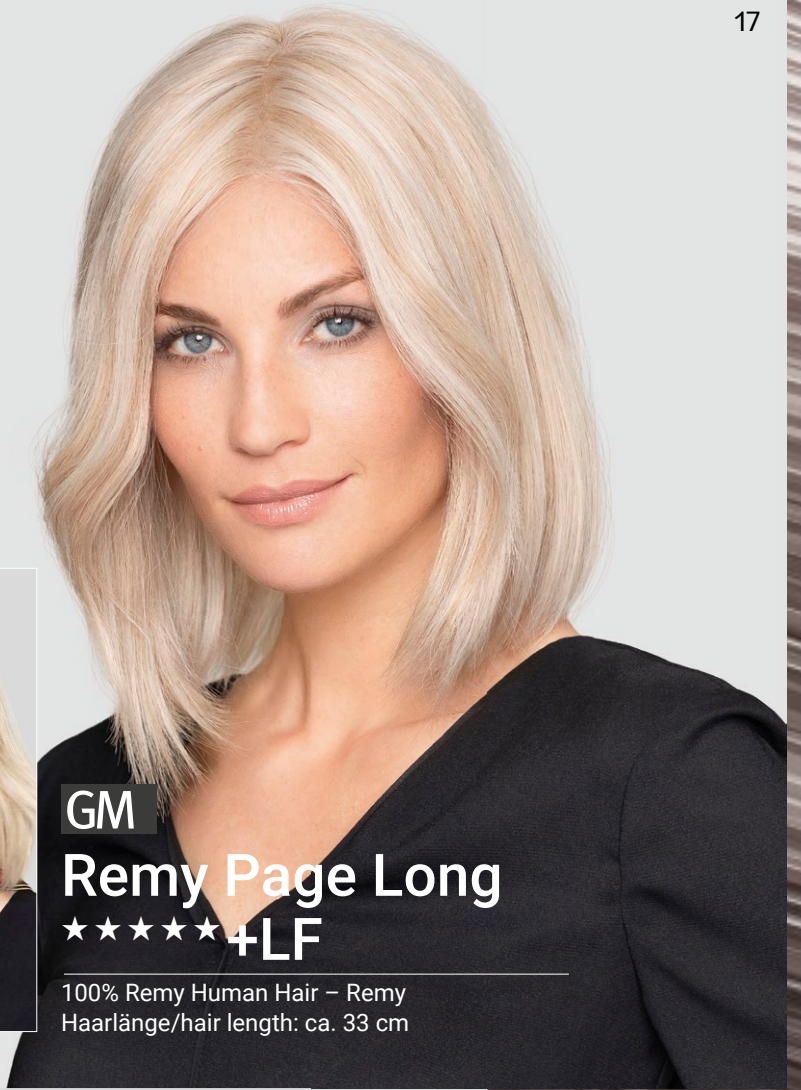

GM

Remy Page Long

★★★★★+LF

100% Remy Human Hair – Remy
Haarlänge/hair length: ca. 33 cm

4
Cappuccino

12/30
Light Chocolate

18/22/8(Root)
Sunny Ash Frost
Twist

140/14/8(Root)
Spring Acorn
Twist