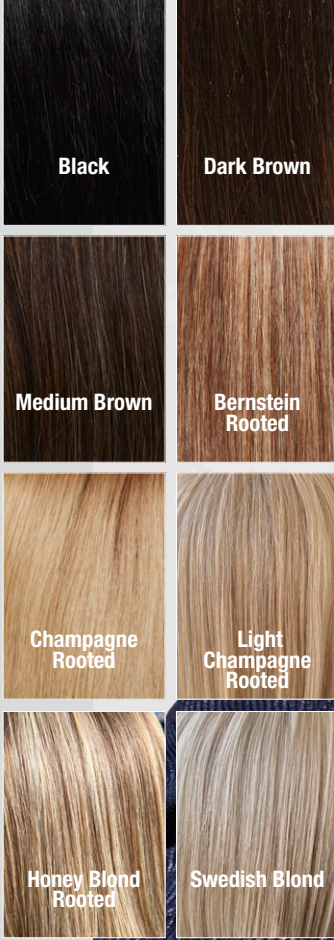

R8-16
Seite 21

SHORT
hair

Firenze HH
★★★★+LF

637T
Seite 25

Luxery Lace A
★★★★+LF

18/22+6(Root) Sunny Ash Frost
Seite 25

Prime Short Lace HH
★★★★+LF

15/26
Seite 26

Tiffany HH Lace
★★★★+LF

15/26+8
Seite 24

6 LONG hair

22/23/26+16
Swedish Blond
Rooted

Debbie HH
★★★★+LF

100% Remy Human Hair
Haarlänge/hair length: ca. 45-50 cm

GM

Debbie Deluxe HH ★★★★★+LF

100% Remy Human Hair / Haarlänge/hair length: ca. 45-50 cm

L4, L6, L8, 7/27/22+8, 10/20/27+6, 14/26L+12, 15/26*, 16/24L+23, 22/23/26+16 (90% Human Hair + 10% High Heat Fiber), 18/60-101 (50% Human Hair + 50% High Heat Fiber)

Debbie HH Remy Special ★★★★★+LF - Seite 28

100% Remy Human Hair / Haarlänge/hair length: ca. 45-50 cm

Black, Dark Brown, Medium Brown, Bernstein Rooted, Champagne Rooted, Light Champagne Rooted, Honey Blond Rooted, Swedish Blond, Silver Rooted