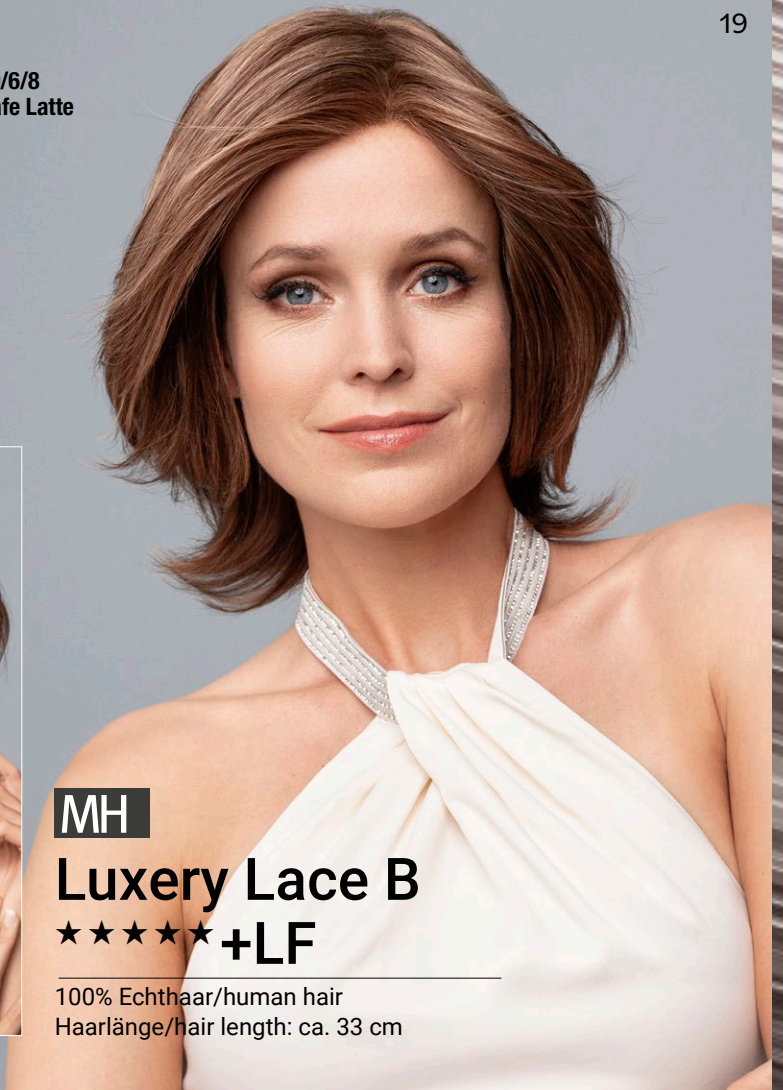

10/6/8
Cafe Latte

MH

Luxery Lace B

★★★★★+LF

100% Echthaar/human hair
Haarlänge/hair length: ca. 33 cm

20/19/22+10
Danish Blond Rooted