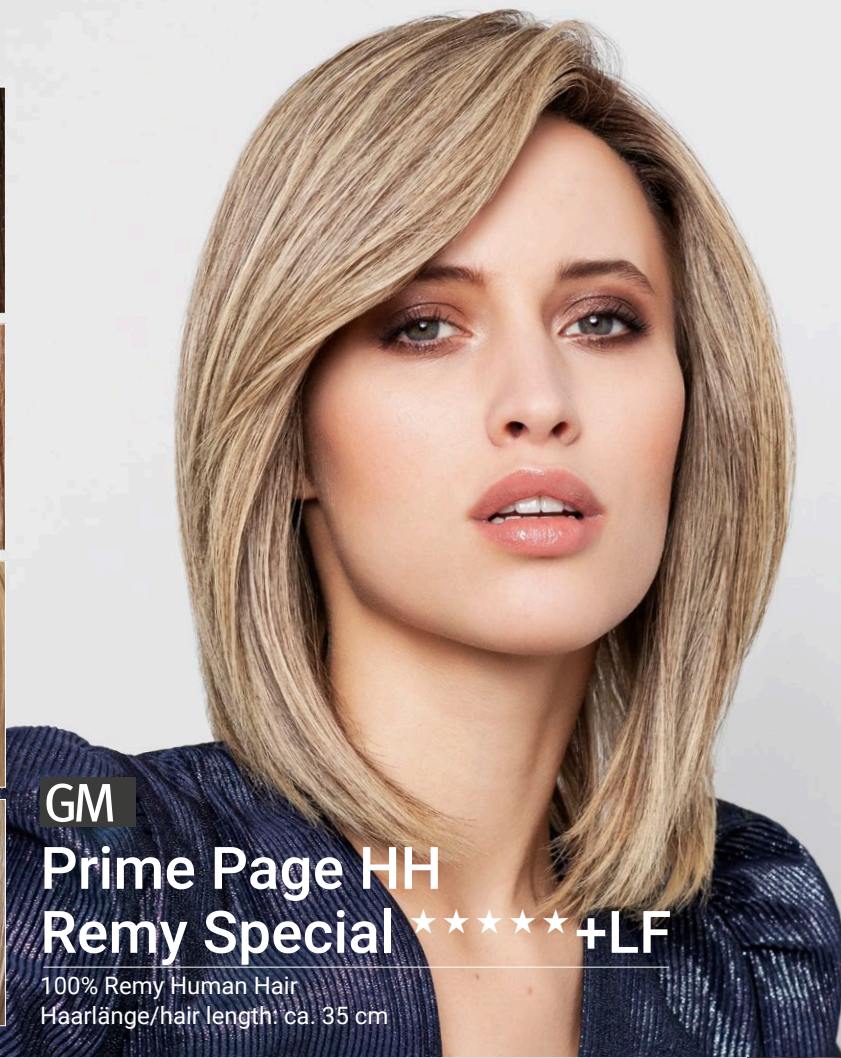

GM
Prime Page HH
Remy Special ★★★★★+LF

100% Remy Human Hair
Haarlänge/hair length: ca. 35 cm

NEW ARRIVALS