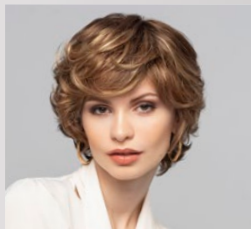

NINA MONO DELUXE LARGE
★★★★★+LF
10/16/27+10
Seite 32