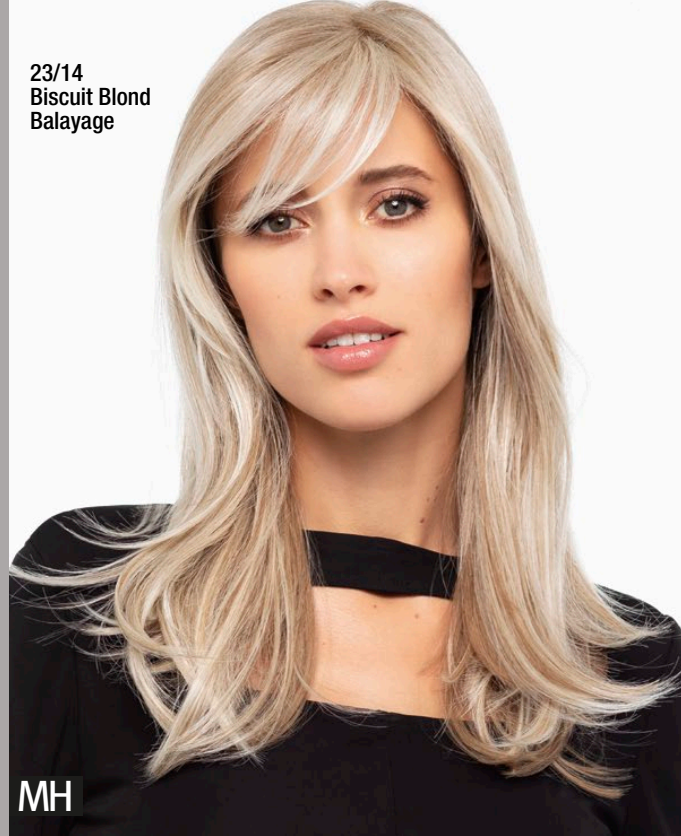

23/14
Biscuit Blond
Balayage

MH

HI PAULINE SMALL ★★★+SLF Balayage colors

Weft - Mono Part + Small Lace Front / Size ca. 52-53 cm