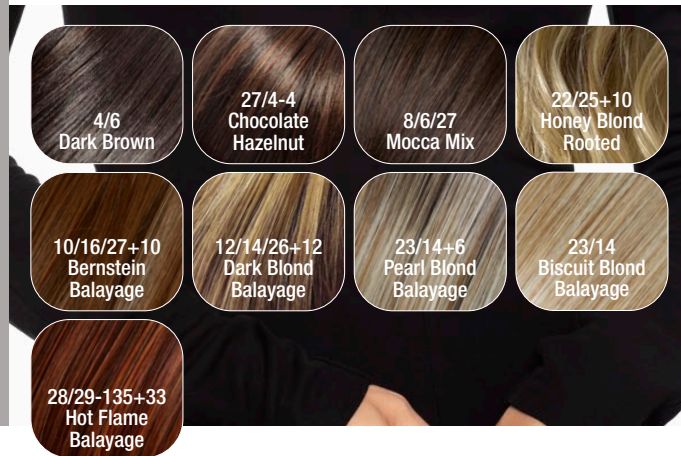

GM6/830

GM

SYMPATHY SMALL ★★★

Weft - Mono Part / Size ca. 52 cm

GM

SYMPATHY MONO SMALL LACE ★★★★★+LF

Mono - Weft + Lace Front / Size ca. 53 cm

23/14
Biscuit Blond
Balayage

MH

HI PAULINE SMALL ★★★+SLF Balayage colors

Weft - Mono Part + Small Lace Front / Size ca. 52-53 cm

L8

GM

PAULINE LACE SHORT SMALL ★★★★★+LF

Mono - 100% hand knotted + Full Lace Front / Size ca. 53 cm

* Nur solange Vorrat! / While stocks last!