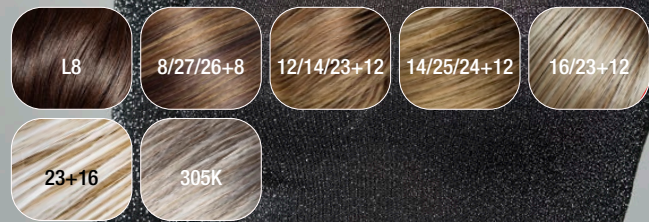

YOUNG SMALL ★★★

Weft - Mono Part / Size ca. 48 - 50 cm

YOUNG MONO SMALL ★★★★★

Mono - Weft / Size ca. 48 - 50 cm