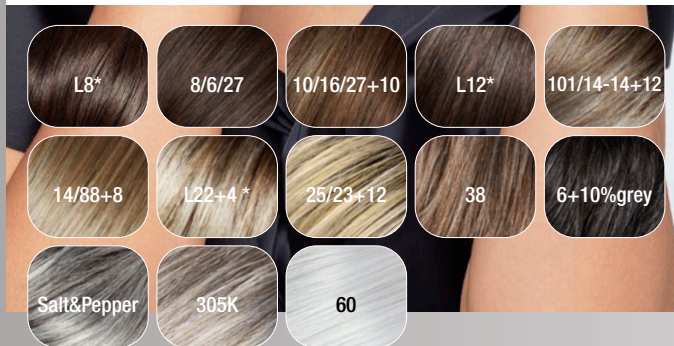

14//88+12

MH

ZARA LACE ***+LF

Weft - Mono Part + Lace Front / Size ca. 52 - 53 cm

ZARA LACE SPECIAL ***+LF

Weft - Mono Part + Lace Front / Size ca. 53 cm

4 Dark Brown, 8 Medium Brown, 826+6 Medium Brown Mix, 10/16/27+10 Bernstein Rooted, GLS24/14 Sandy Blond Mix, 14/26/24+8 Light Carmel Rooted, 14/88+12 Champagne Rooted, Dark Beaujolais, 37/39 Brown&Grey, GL60/44 Salt&Pepper, GL119 Smoke Silver, 305K Snow Mix, 101/14-14+12 Smoky Grey, 60 Light Grey

10/16/27+10

MH

ZARA MONO LACE DELUXE SMALL *****+LF

Mono - 100% hand knotted + Full Lace Front / Size ca. 51 cm

8/6/27

GM

RIVA MONO LACE SMALL *****+LF

Mono - Weft + Lace Front / Size ca. 52 - 53 cm

MH Ab/from November 2024

FRESH MONO SMALL *****

Mono - Weft / Size ca. 52 cm

N4/6 Dark Brown, 12/14/26+12 Dark Blond Rooted, 14/88+8 Champagne Rooted, 16/23 Swedish Blond, 33/130/2 Auburn Mix

* Nur solange Vorrat! / While stocks last!