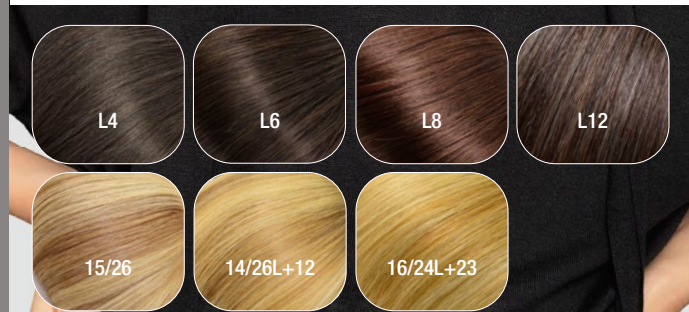

SYMPATHY HH MONO LACE SMALL DELUXE *****+LF

100% Human Hair/Mono - 100% hand knotted + Lace Front / Size ca. 52 - 53 cm

GLAMOUR HH SMALL *****+LF

4, 8, 637, 12/14, 120-R8, 120/26, Bernstein Mix