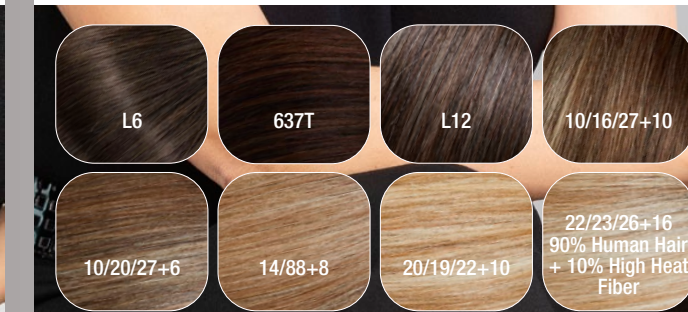

100% Human Hair/Mono - 100% hand knotted + Lace Front / Size ca. 52 - 53 cm

GLAMOUR HH SMALL ***+LF**

4, 8, 637, 12/14, 120-R8, 120/26, Bernstein Mix

20/19/22+10

GM

PRIME BOB LACE SMALL HH ***+LF**

100% Human Hair/Mono Weft + Lace Front / Size ca. 51 cm