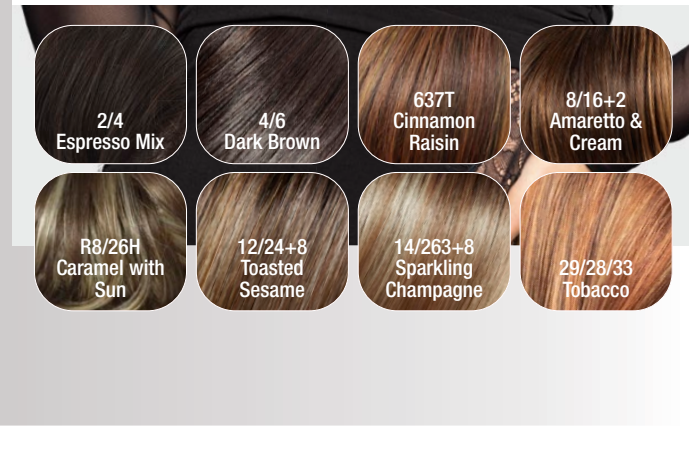

* Nur solange Vorrat! / While stocks last!