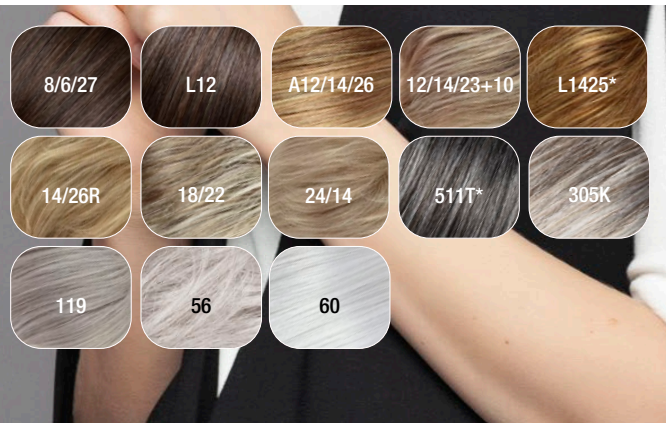

18/22

GM

STAR LACE ★★★★★+LF

Mono - 100% hand knotted + Lace Front / Size ca. 51 cm

14/25/24+12

MH