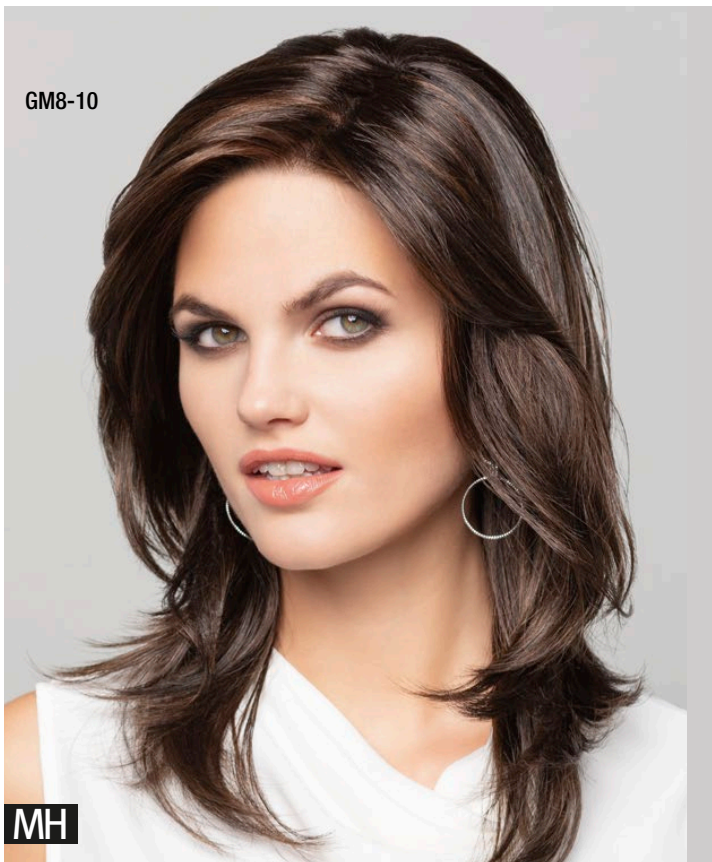

Mono - 100% hand knotted + Full Lace Front / Size ca. 57,5 cm

10/16/27+10

MH

NINA MONO DELUXE LARGE ★★★★★+LF

Mono - 100% hand knotted + Full Lace Front / Size ca. 57,5 cm

GM8-10

MH

COSMO FLOWER LACE LARGE ★★★+LF