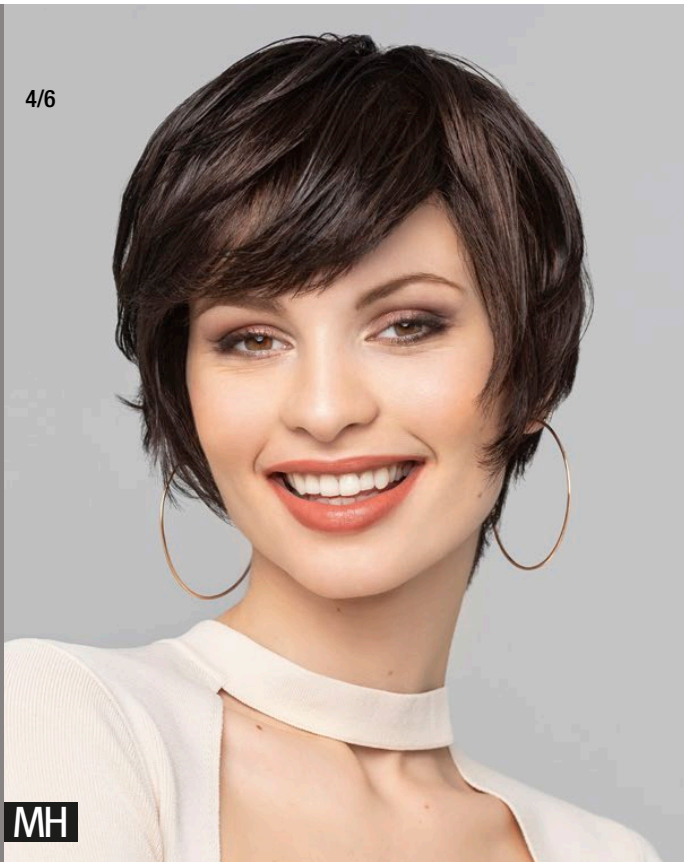

MH

HEIDI MONO LARGE ★★★★★

Mono - Weft / Size ca. 58 cm