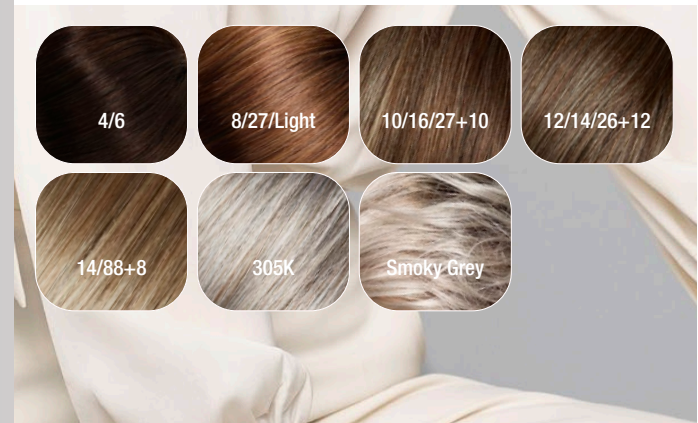

Mono - 100% hand knotted + Full Lace Front / Size ca. 57,5 cm

10/16/27+10

MH

NINA MONO DELUXE LARGE ★★★★★+LF

Mono - 100% hand knotted + Full Lace Front / Size ca. 57,5 cm

GM8-10

MH

COSMO FLOWER LACE LARGE ★★★+LF