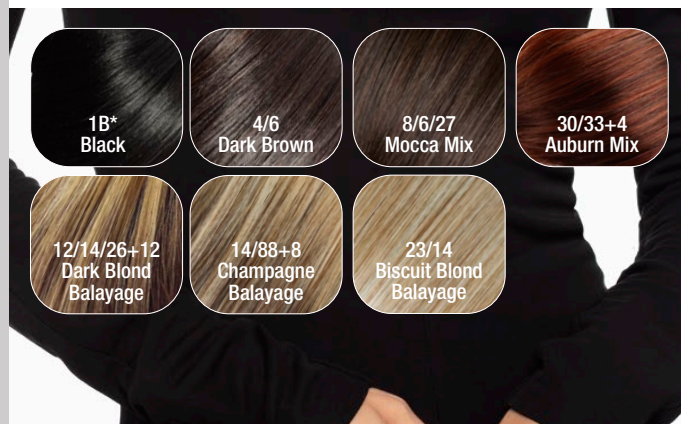

14//88+12

MH

ZARA LACE SPECIAL LARGE ★★★+LF

Weft - Mono Part + Lace Front / Size ca. 54,5 cm