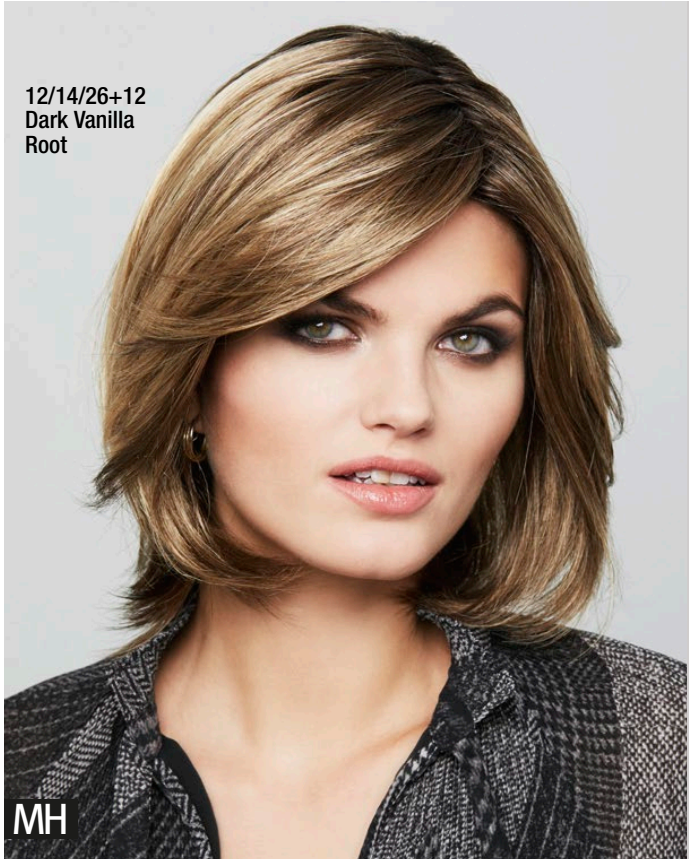

14/26R+12

12/14/26+12
Dark Vanilla
Root

MH