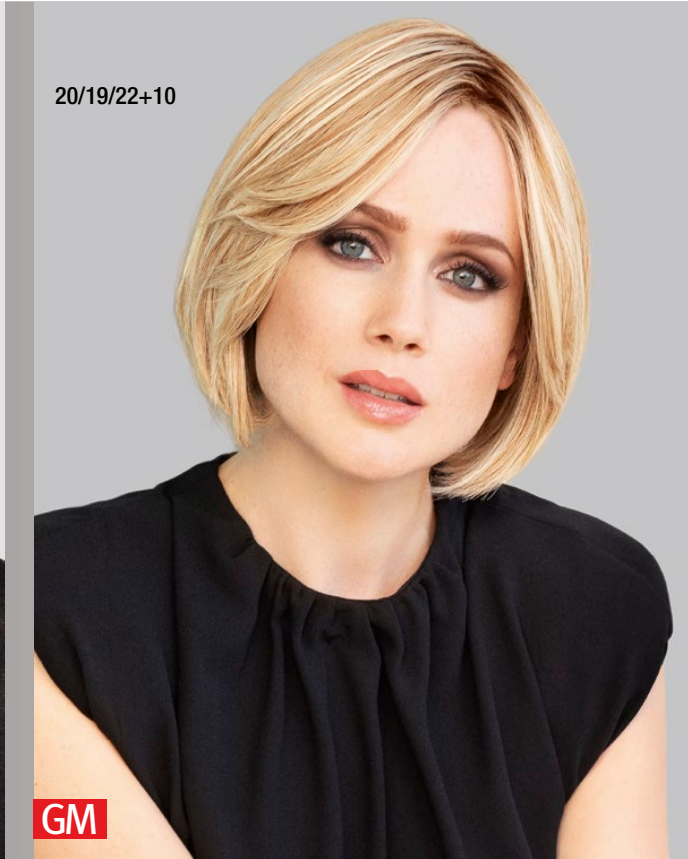

15/26

GM

SYMPATHY HH MONO LACE SMALL DELUXE *****+LF

100% Human Hair/Mono - 100% hand knotted + Lace Front / Size ca. 52 - 53 cm

GLAMOUR HH SMALL *****+LF

4, 8, 637, 12/14, 120-R8, 120/26, Bernstein Mix

20/19/22+10

GM

PRIME BOB LACE SMALL HH *****+LF

100% Human Hair/Mono Weft + Lace Front / Size ca. 51 cm

2/27/9H+8

GM

PRIME PAGE LACE SMALL HH *****+LF

100% Human Hair/Mono - 100% hand knotted + Lace Front / Size ca. 51 cm