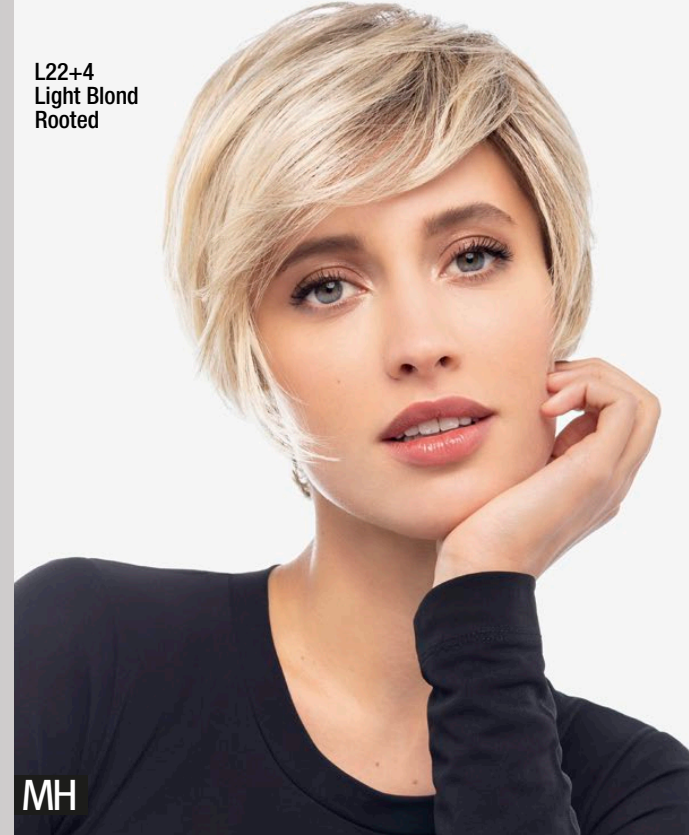

12/14/26+12
Dark Blond
Balayage

MH

FASHION PAGE SMALL **+SLF Balayage colors

Weft + Small Lace Front / Size ca. 52-53 cm

8/6/27
Mocca Mix

MH

CLOUD SMALL *+SLF**

Weft – Mono Part + Small Lace Front / Size ca. 52-53 cm