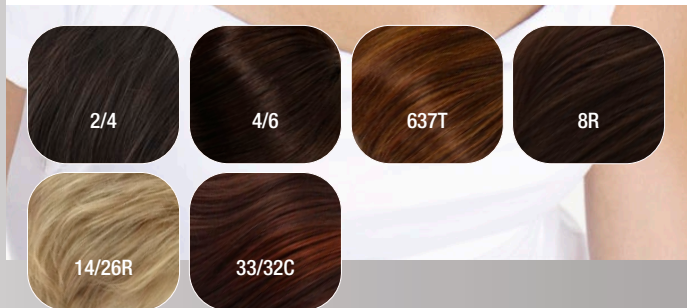

* Nur solange Vorrat! / While stocks last!