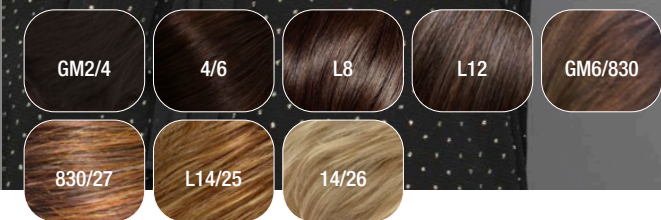

* Nur solange Vorrat! / While stocks last!

GM6/830

GM

SYMPATHY SMALL ★★★

Weft - Mono Part / Size ca. 52 cm

GM

SYMPATHY MONO SMALL LACE ★★★★★+LF

Mono - Weft + Lace Front / Size ca. 53 cm