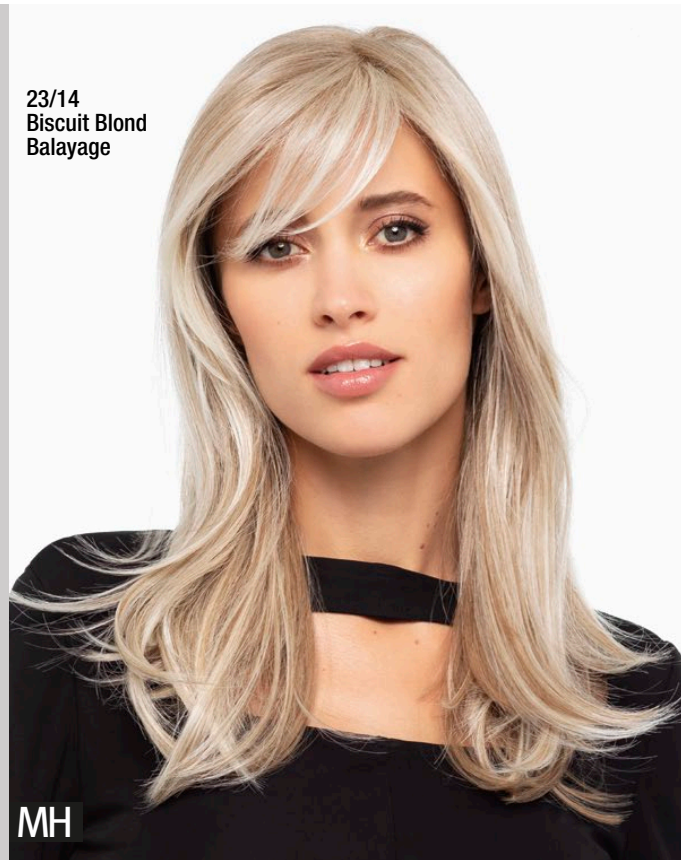

* Nur solange Vorrat! / While stocks last!

12/14/26+12

MH

HIGH END SHARON LARGE ★★★★★+LF

Mono - 100% hand knotted + Full Lace Front / Size ca. 57,5 cm

23/14
Biscuit Blond
Balayage

MH

HI PAULINE LARGE ★★★+SLF Balayage colors