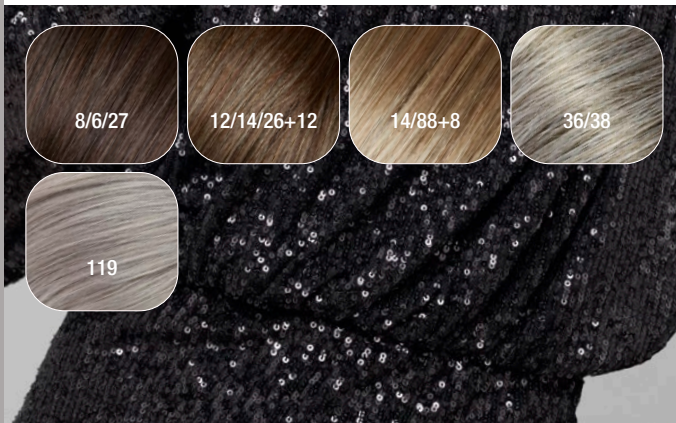

LADY MONO DELUXE LARGE ★★★★★+LF

Mono - 100% hand knotted + Full Lace Front / Size ca. 57,5 cm