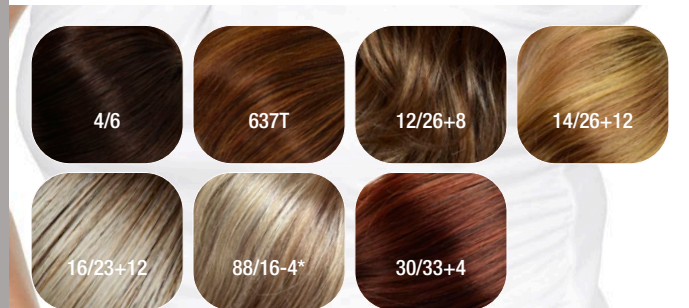

* Nur solange Vorrat! / While stocks last!