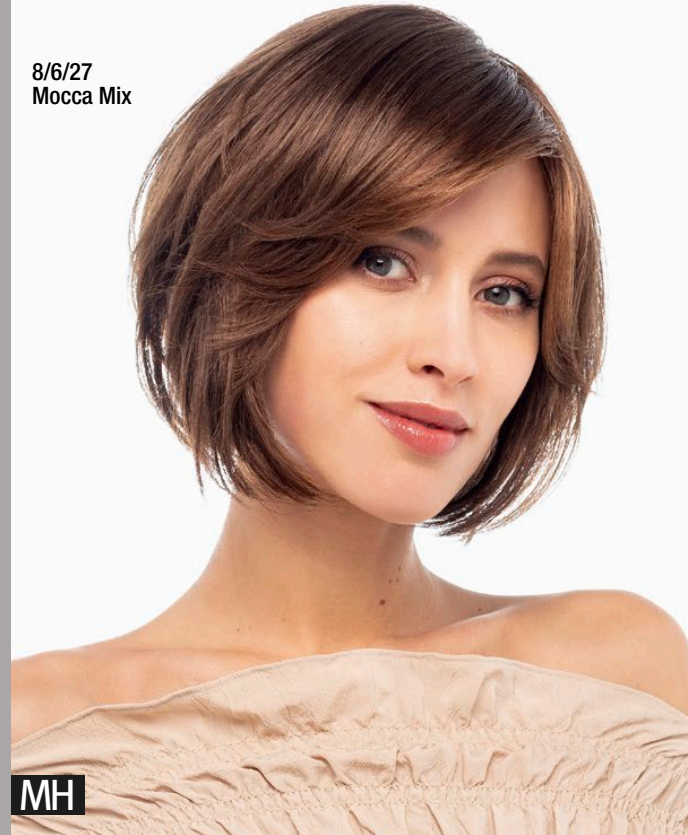

L22+4
Light Blond
Rooted

8/6/27
Mocca Mix

MH

CLOUD SMALL ***+SLF

Weft – Mono Part + Small Lace Front / Size ca. 52-53 cm