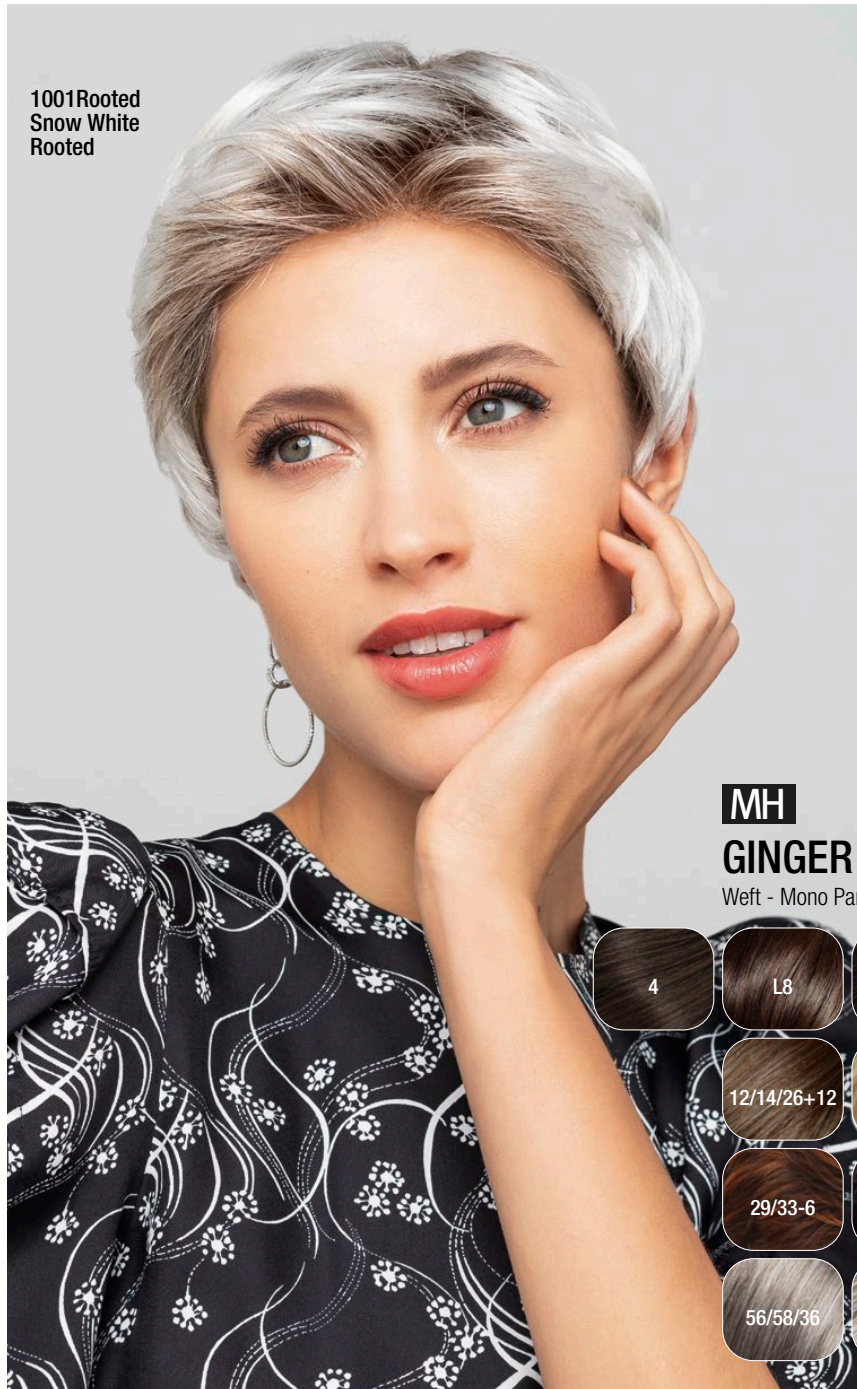

1001Rooted
Snow White
Rooted

MH

GINGER SMALL LACE ★★★+LF

Weft - Mono Part + Lace Front / Size ca. 51 cm

4	L8	27/4-4	12	12/23	12/26
12/14/26+12	14/26R	23/22+14	26/25+14	60/23	
29/33-6	33/130/2	38	511T	Salt&Pepper	
56/58/36	305K	51/60	N305K*	60	

GINGER MONO LACE SMALL ★★★★★+LF

Weft - Mono + Lace Front / Size ca. 52 cm

4	27/4-4 Chocolate Hazelnut	L8	8/14	12
10/16/27+10	12/14/26+12	12/23	12/26	14/26R
20/25-14 Caramel Rooted	23/22+14 Champagne Rooted	713	26/25 Vanilla Butter	60/23
29/33-6 Auburn Mist	33/130/2	33/29/27+6 Terracotta Gold Rooted	38	56/51-4+4 Salt&Pepper Rooted
511T	60/56-51 Light Salt& Pepper Grey	56/58/36	305K	1001Rooted
51/60	60			

GINGER MONO LACE DELUXE SMALL ★★★★★★+LF

Mono - 100% hand knotted + Full Lace Front / Size ca. 52 - 53 cm

27/4-4	L8	L12	10/16/27+10	12/14/26+12
12/23	14/26R	20/25-14	23/22+14	26/25
713	60/23	29/33-6	33/130/2*	38
511T	51/60	56/58/36	305K	60

small size hair collection

* Nur solange Vorrat! / While stocks last!