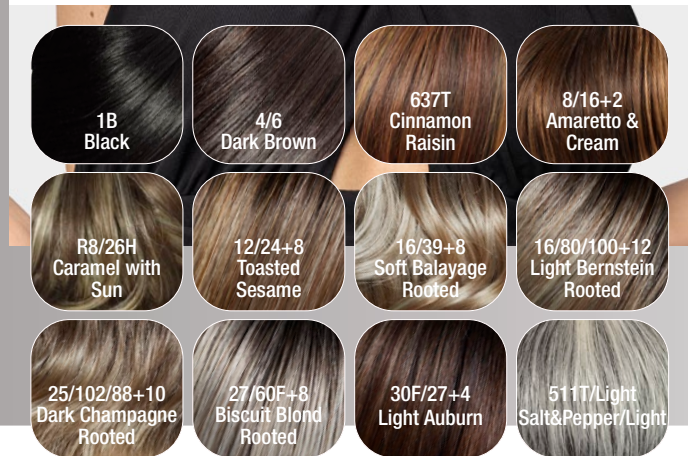

29/28/33
Tobacco

GM

MARO MONO LACE LARGE ****+LF

Weft – Mono + Lace Front / Size ca. 57 cm