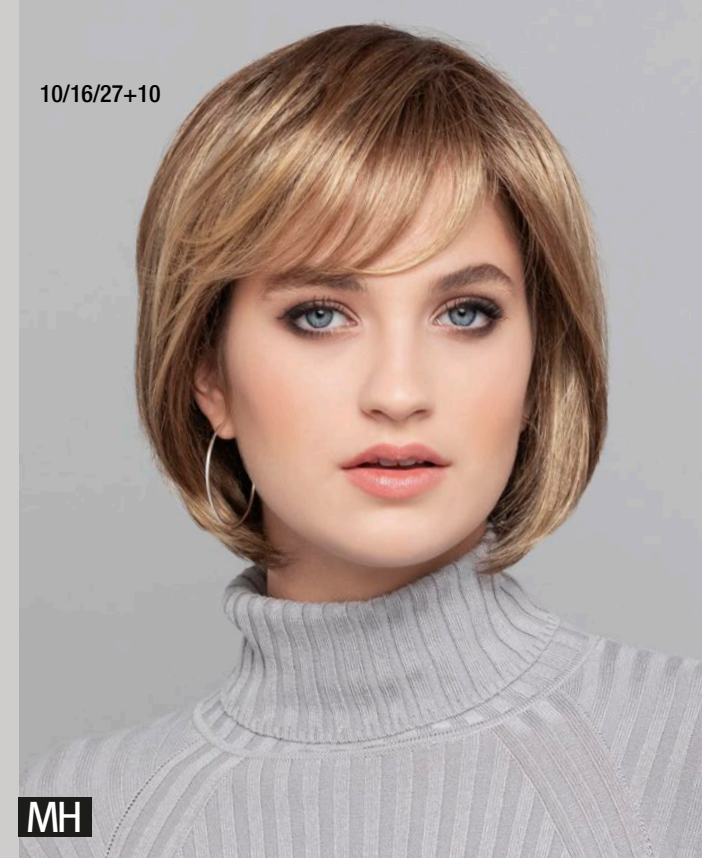

MH

MARY MONO LACE LARGE ★★★★★+LF

Mono - 100% hand knotted + Lace Front / Size ca. 58 cm

14/26R+12

MH

FOX MONO DELUXE LARGE LACE ★★★★★+LF

Mono - 100% hand knotted + Lace Front / Size ca. 58 - 59 cm

10/16/27+10