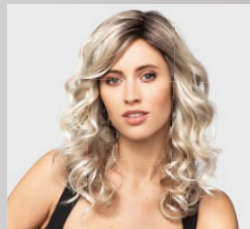

NEW PRETTY MONO LARGE
★★★★
8R
Seite 33

NICOLE LACE LARGE
★★★+LF
Seite 27

NINA MONO DELUXE LARGE
★★★★★+LF
10/16/27+10
Seite 32

NUBA LARGE
★★★ (LACE PART)
16/80/100+12 Light Bernstein
Rooted Seite 22

PRIME LADY LACE LARGE HH
★★★★+LF
10/20/27+6
Seite 34