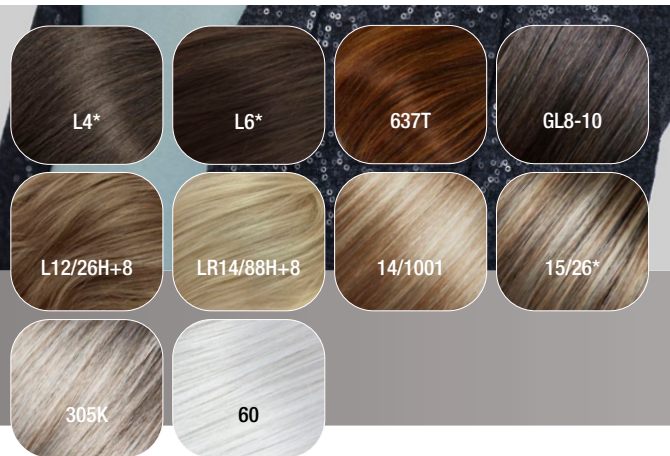

15/26

MH

DALLAS MONO LACE DELUXE LARGE *****+LF

Mono - 100% hand knotted + Lace Front / Size ca. 58 - 59 cm

L22+4

MH

EXTREME ROMA LARGE ***

Weft - Mono Part / Size ca. 58 - 59 cm

23/22+14

MH

COSMO CHIC MONO LACE LARGE *****+LF

Mono - Weft + Lace Front / Size ca. 58 cm

* Nur solange Vorrat! / While stocks last!