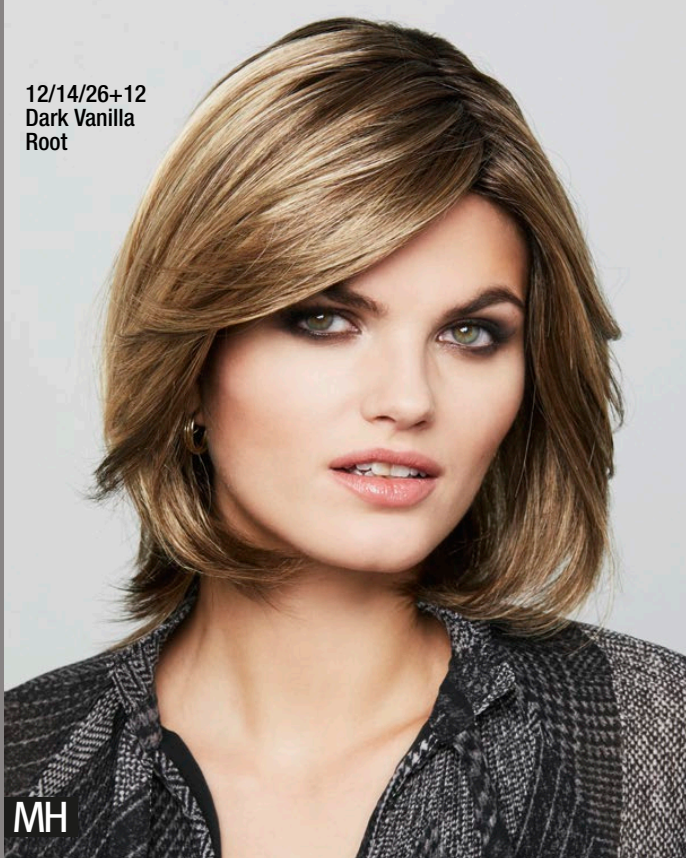

14/26R+12

12/14/26+12
Dark Vanilla
Root

MH

MARY MONO LACE LARGE ★★★★★+LF

Mono - 100% hand knotted + Lace Front / Size ca. 58 cm