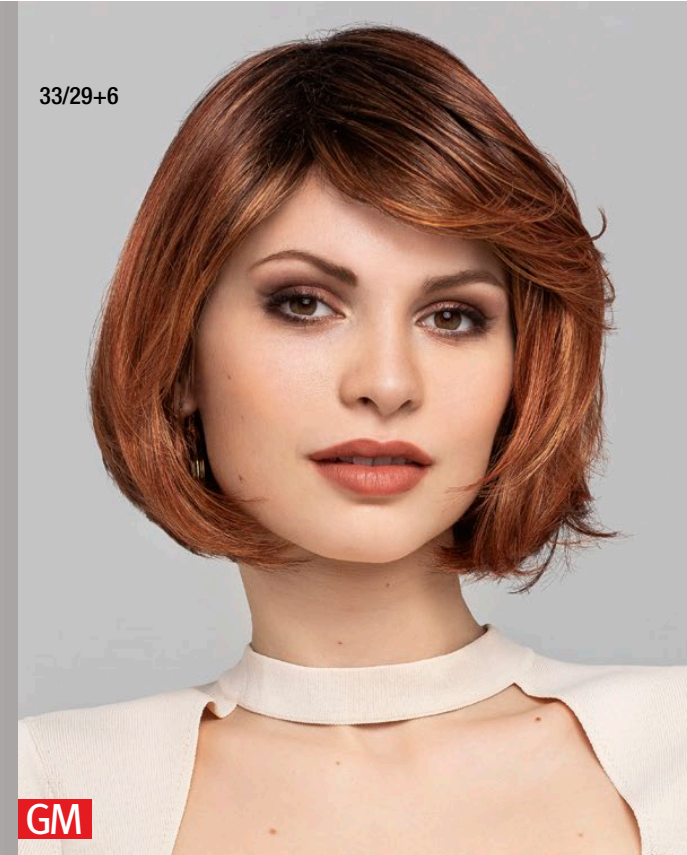

33/29+6

GM

SUPER PAGE MONO LACE LARGE ****+LF

Weft – Mono + Lace Front / Size: ca. 56 cm