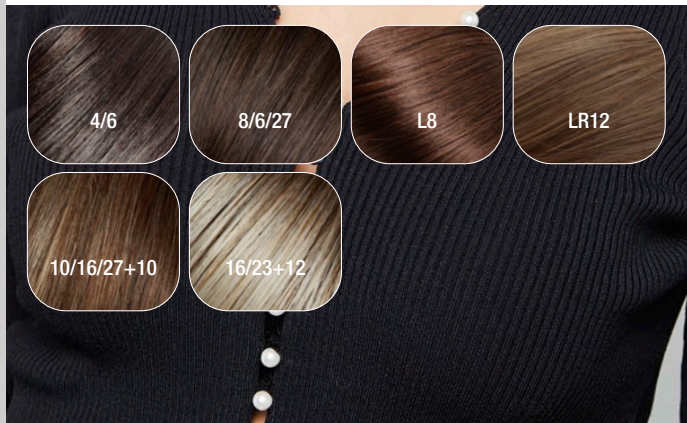

CATWALK SMALL MONO ★★★★★

Mono - Weft / Size ca. 52 cm