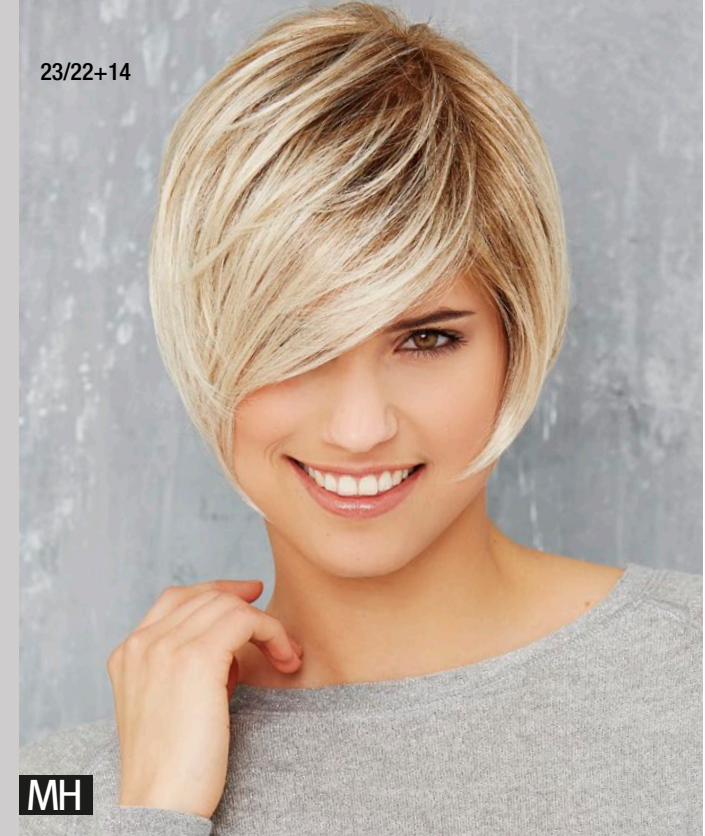

Mono - 100% hand knotted + Lace Front / Size ca. 58 - 59 cm

L22+4

MH

EXTREME ROMA LARGE ***

Weft - Mono Part / Size ca. 58 - 59 cm

23/22+14

MH

COSMO CHIC MONO LACE LARGE ***+LF**