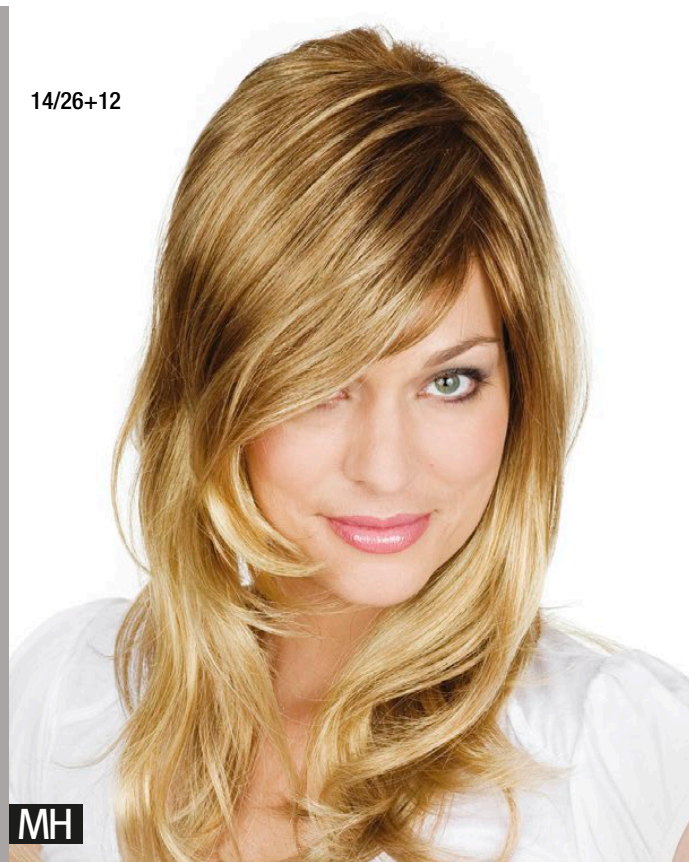

Weft - Mono Part + Lace Front / Size ca. 58 cm

8R

GM

Nur solange Vorrat! / While stocks last!

NEW PRETTY MONO LARGE ★★★★★

Mono - Weft / Size ca. 60 cm

14/26+12

MH