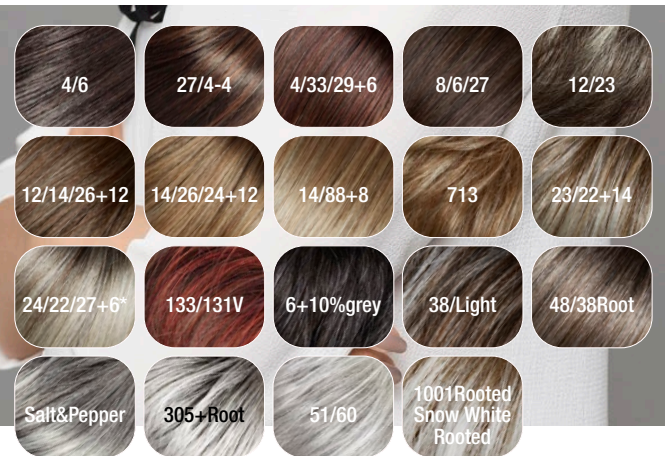

HIGH END CELINE ★★★★★+LF

Mono - 100% hand knotted + Full Lace Front / Size ca. 52 - 53 cm

23/22+14
Champagne
Rooted

MH