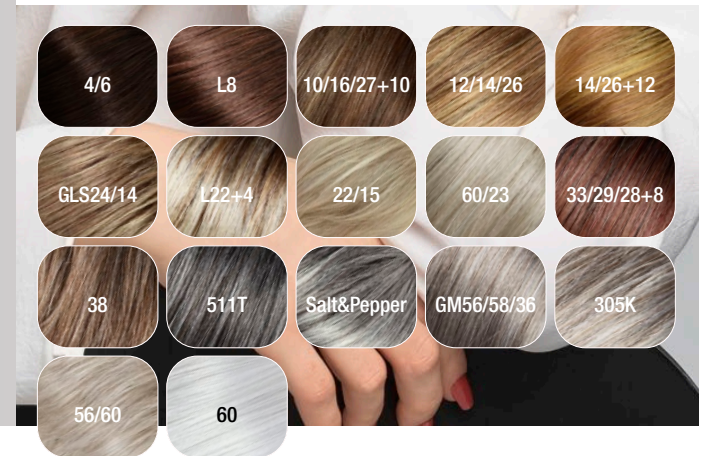

MH

LEILAH MONO SMALL ★★★★★+LF

Mono - 100% hand knotted + Lace Front / Size ca. 53 cm

12/14/26

MH

BAHAMA MONO LIGHT ★★★★★+LF

Mono - Weft + Lace Front / Size ca. 53 - 54 cm

* Nur solange Vorrat! / While stocks last!