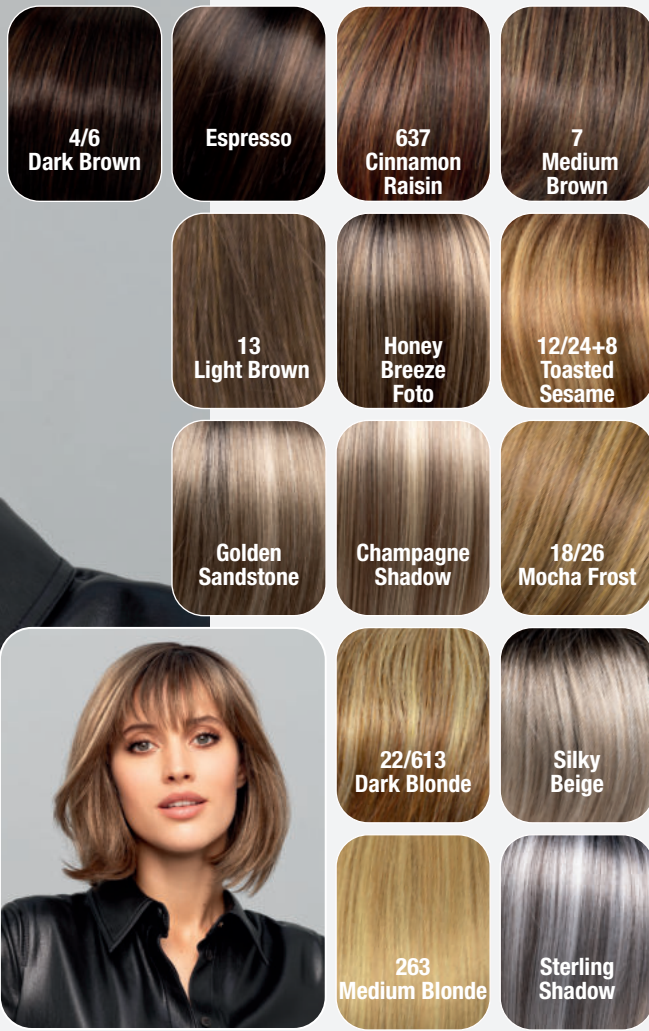

Honey Breeze

MH

CARLEY (MONO TOP) ★★★

Kopfgröße / head size:
Standard / average

Macchiato

MH

EVE MONO PART ★★★ (Lace Part)

Kopfgröße / head size:
Standard / average