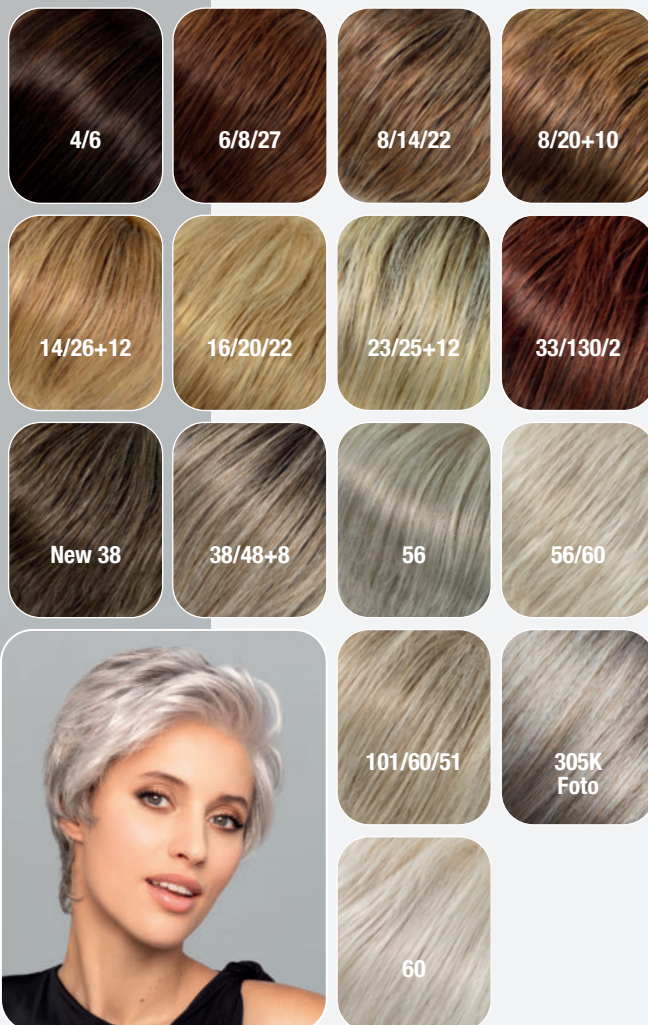

Honey Breeze

MH
PAIGE
MONO PART ★★★
KopfgroÙe / head size:
Standard / average

Platinum Shadow

MH
SCARLETT ★★
KopfgroÙe / head size:
Standard / average

305K

MH

LIGHT LACE COMFORT .. +LF

Kopfgröße / head size:
Standard / average