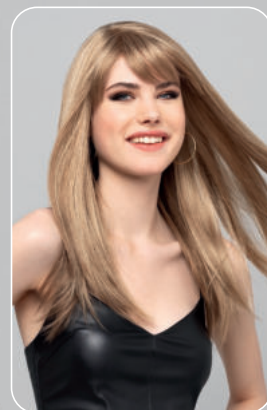

MH
VISION STAGE
LACE PART ★★★
KopfgroÙe / head size:
Standard / average

Chestnut Mix

MH

VISION MIDNIGHT ★★

Kopfgröße / head size:
Standard / average

862R

MH

VISION CLUB LACE PART ★★★

Kopfgröße / head size:
Standard / average

Red Brown Rooted

MH
VISION
ROCK ★★★
 Kopfgröße / head size:
 Standard / average

Light Blond Rooted

Chestnut Mix

MH
NEW SHANE MONO
LACE ★★★★★ +LF

Kopfgröße / head size:
 Standard / average