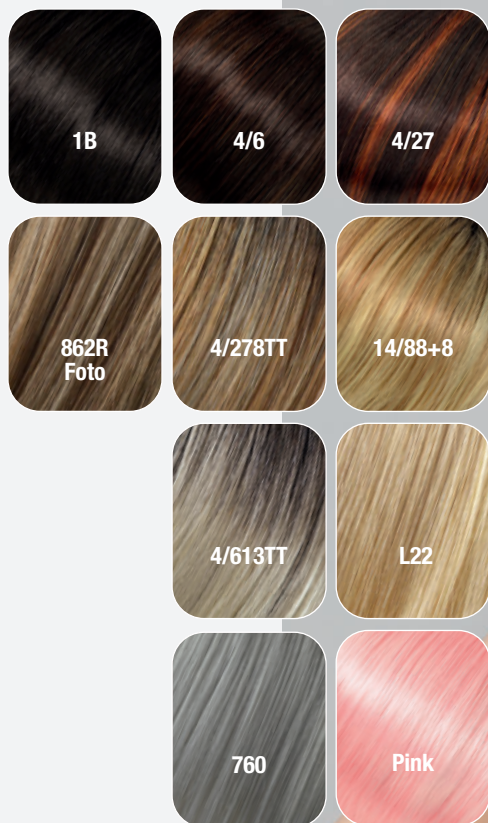

MH
VISION STAGE
LACE PART ★★★
KopfgroÙe / head size:
Standard / average

Chestnut Mix

MH

VISION MIDNIGHT ★★

Kopfgröße / head size:
Standard / average

862R

MH

VISION CLUB LACE PART ★★★

Kopfgröße / head size:
Standard / average

Red Brown Rooted

MH
VISION
ROCK ★★★
 Kopfgröße / head size:
 Standard / average

Light Blond Rooted

Chestnut Mix

MH
NEW SHANE MONO
LACE ★★★★★ +LF

Kopfgröße / head size:
 Standard / average