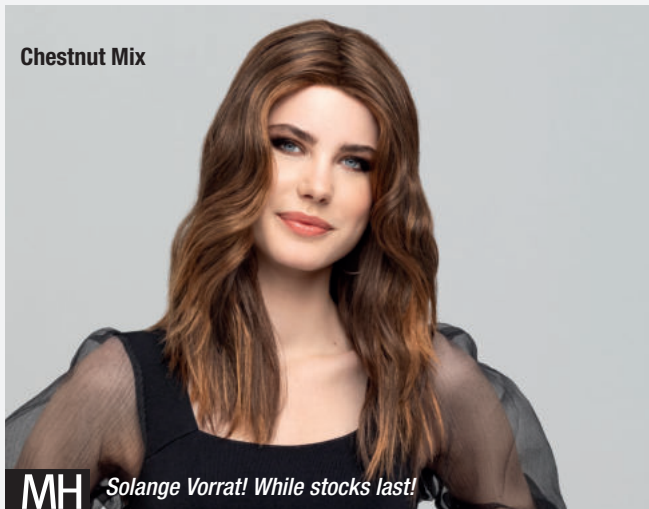

MH

Solange Vorrat! While stocks last!

VISION OPERA LACE PART ★★★

Kopfgröße / head size: **Standard** / average

Espresso Mix, Dark Brown, Chestnut Mix, Amaretto&Cream, Tobacco Rooted, Toasted Sesame, Sparkling Champagne, Light Honey Rooted, Copper Mix

Chocolate Caramel