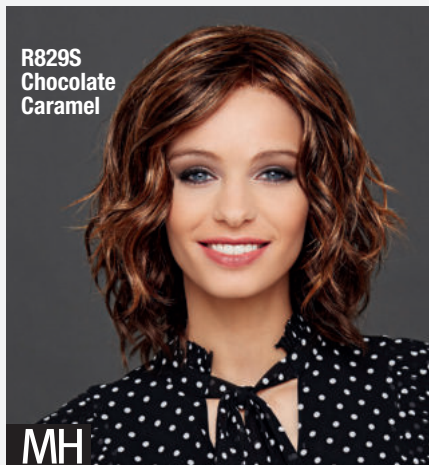

MH

VISION MAYFAIR ★★ +LF

Kopfgröße / head size: **Standard** / average

4/6 Dark Brown, 637T Cinnamon Raisin, R829S Chocolate Caramel, 12/24+8 Toasted Sesame, 14/263+8 Sparkling Champagne, 14/88A Light Honey Mix

637T Cinnamon Raisin