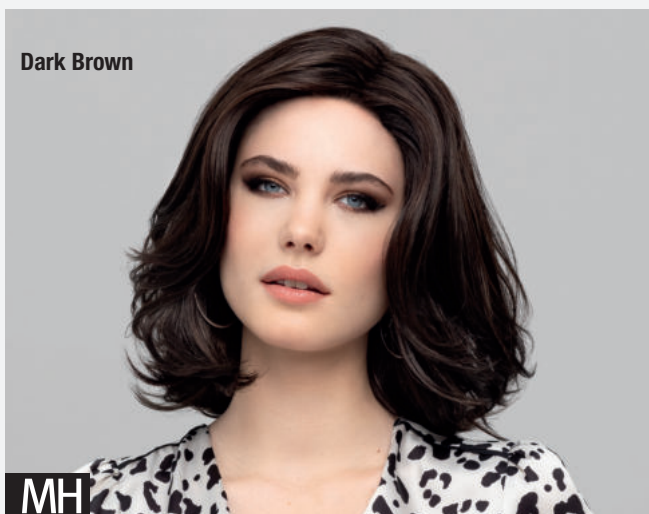

MH

VISION LOOK LACE PART ★★★

Kopfgröße / head size: **Standard** / average

Dark Brown, Chestnut Mix, Amaretto&Cream, Tobacco Rooted, Toasted Sesame, Nougat Mix*, Sparkling Champagne, Light Honey Rooted*, Light Blond Rooted*

Toasted Sesame