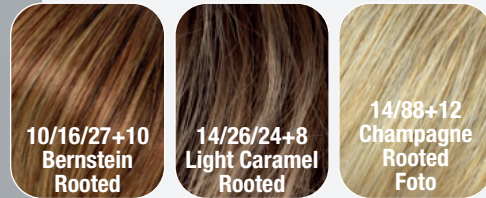

14/88+12

MH

ZARA LACE SPECIAL LARGE ★★★ +LF

Kopfgröße / head size:
Standard / average

ZARA LACE SPECIAL ★★★ +LF

Kopfgröße / head size: 53 cm
in Style Book page 11/126 (same colors)

LR14/88H+8

MH

DALLAS MONO LACE DELUXE ★★★★★ +LF

Kopfgröße / head size:
Standard / average

DALLAS MONO LACE DELUXE LARGE ★★★★★ +LF