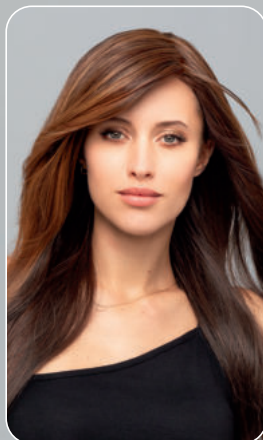

MH

TECHNO VISION LONG ★★★

Kopfgröße / head size:
Standard / average