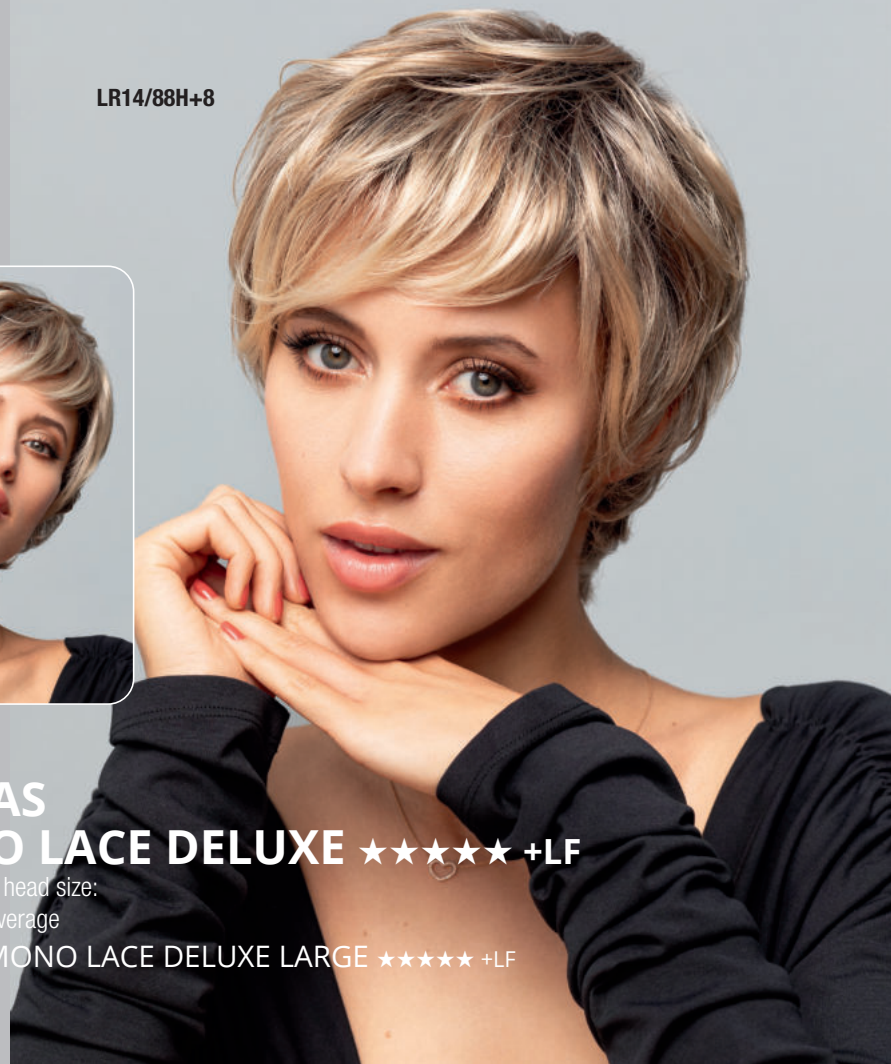

ZARA LACE SPECIAL ★★★ +LF

Kopfgröße / head size: 53 cm
in Style Book page 11/126 (same colors)

LR14/88H+8

MH

DALLAS MONO LACE DELUXE ★★★★★ +LF

Kopfgröße / head size:
Standard / average

DALLAS MONO LACE DELUXE LARGE ★★★★★ +LF