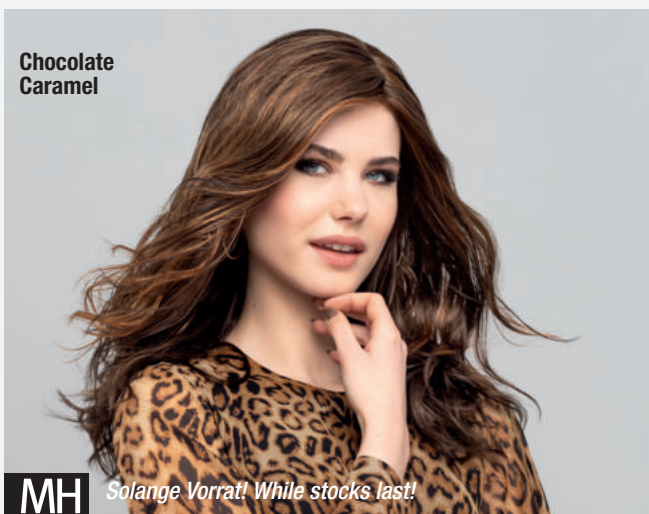

Chestnut Mix

MH

Solange Vorrat! While stocks last!

VISION OPERA LACE PART ★★★

Kopfgröße / head size: **Standard** / average

Espresso Mix, Dark Brown, Chestnut Mix, Amaretto&Cream, Tobacco Rooted, Toasted Sesame, Sparkling Champagne, Light Honey Rooted, Copper Mix

Chocolate Caramel

MH

Solange Vorrat! While stocks last!

VISION PLAY LACE PART ★★★

Kopfgröße / head size: **Standard** / average

Espresso Mix, Dark Brown, Chocolate Caramel, Amaretto&Cream, Tobacco Rooted, Toasted Sesame, Sparkling Champagne, Light Blond Rooted, Copper Mix