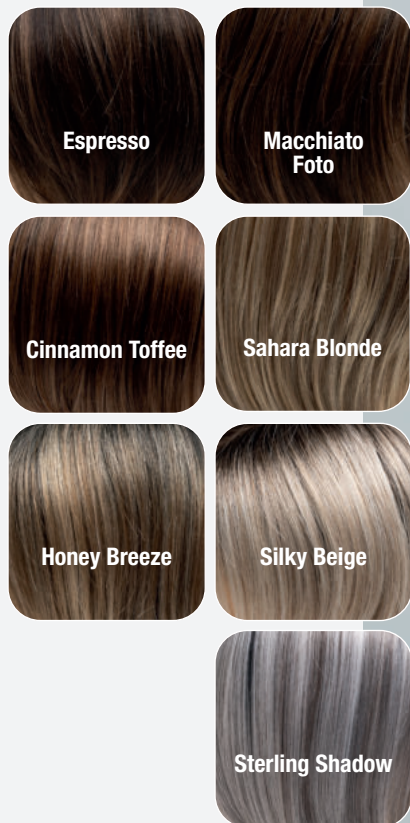

Honey Breeze

MH

CARLEY (MONO TOP) ★★★

Kopfgröße / head size:
Standard / average

Macchiato

MH

EVE MONO PART ★★★ (Lace Part)

Kopfgröße / head size:
Standard / average