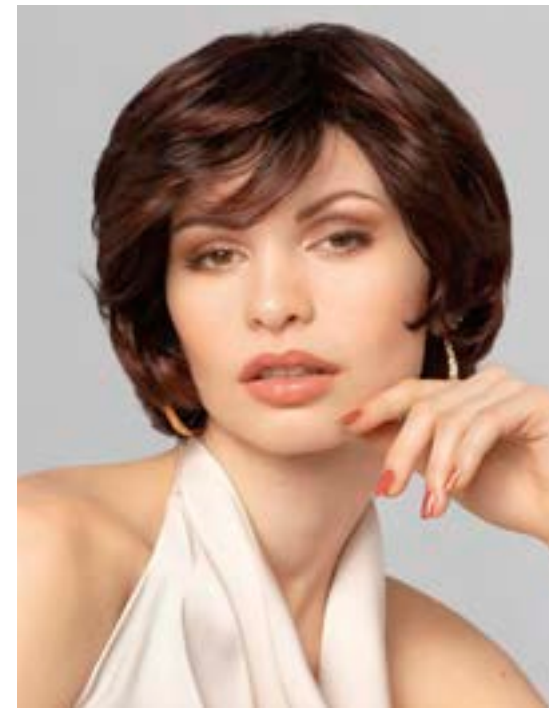

MODERN PAGE ***+SLF

4/6, 27/4-4, 4/33/29+6, 10/16/27+10,
12/14/26+12, 14/88+8, 22/27-12+12*, **23/20**,
24/26-14+12, 1001/22-20+14, 1002F*, 28-29*,
Berry Grey*

MH

TORINO **

2/33, 4/6, 8/30, 12/22, 14/26+12,
14/88+8*, 24/27+6