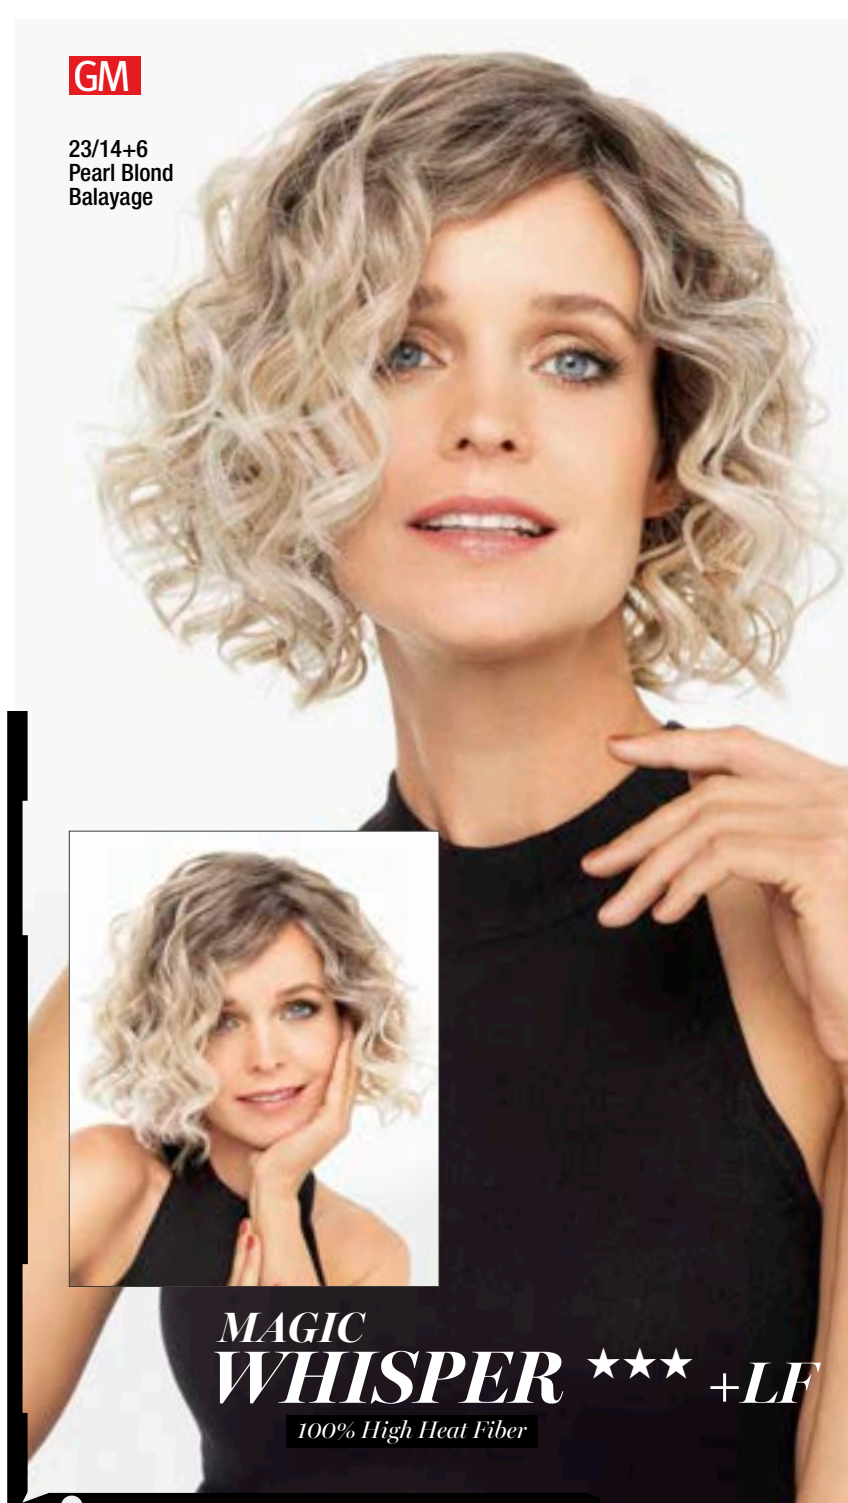

8/6/27+6
Mocca Mix Balayage

14/88+8
Champagne Balayage

22/25+10
Honey Blond Balayage

25/14+10
Dark Ash Blond Balayage

GM

23/14+6
Pearl Blond
Balayage

MAGIC
WHISPER ★★★ +LF

100% High Heat Fiber