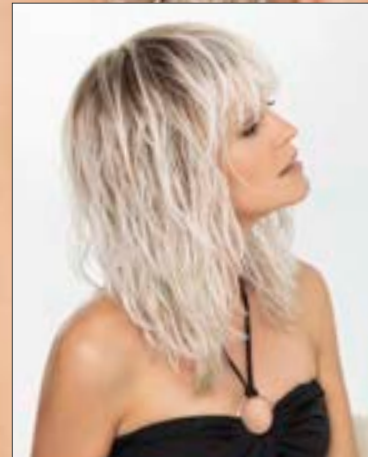

1001/14+10
Ice Biscuit Blond

23/22+10
Light Blond Rooted

28/33+6
Copper Red
Rooted

GM

1001/14+10
Ice Biscuit Blond

MAGIC
GO ★★★

100% High Heat Fiber

1B/2
Espresso Mix