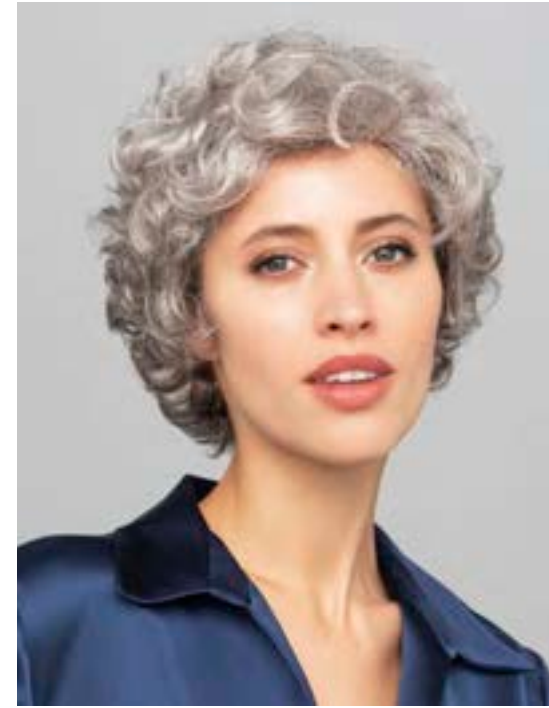

LONG CLASSIC LADY**

Länge/length: ca. 12 cm

2/4, 27/4-4, 8/27/Light, **12/14/26+12**,
23/20-20+14, 28/30/33, 38/48+8*, 305+Root*

GM

CHARME**

G6, G8, G10*, 12, LF1425*, 18/22, 24/14, G30,
56, **119**