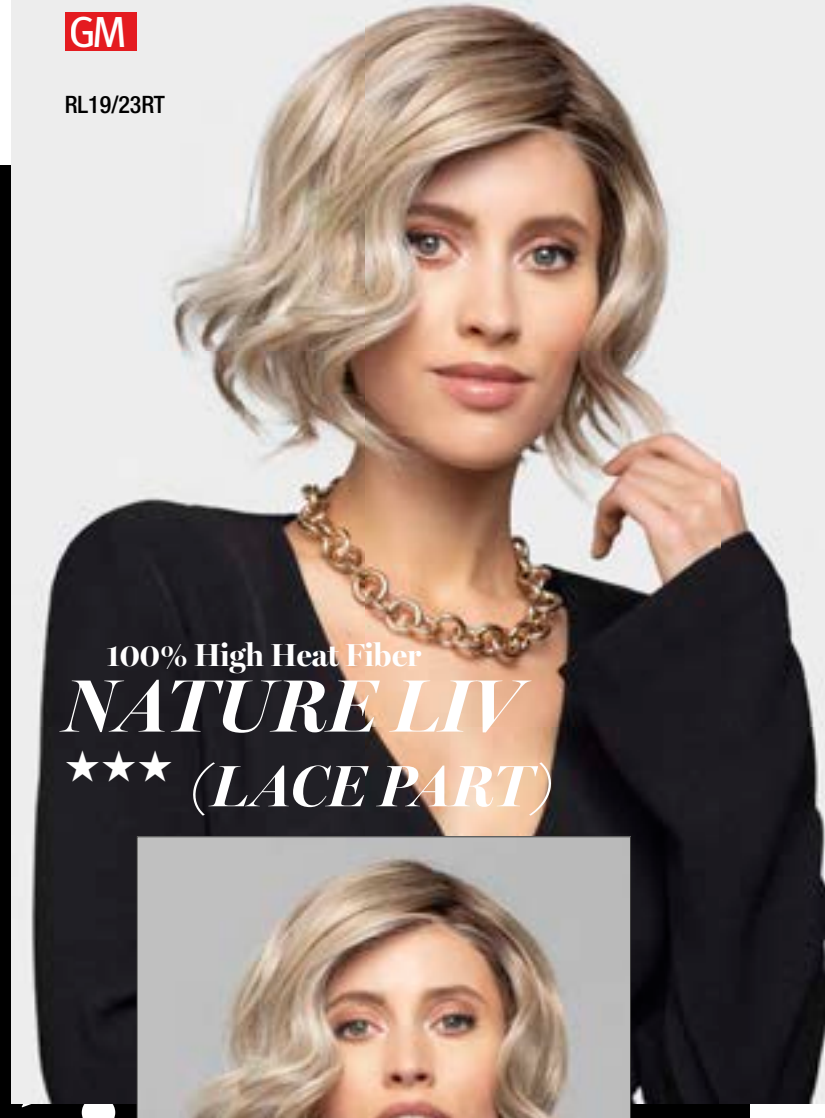

108

4/6
Dark Brown

637T
Cinnamon Raisin

8/16+2
Amaretto & Cream

R8/26H
Caramel with Sun

12/24+8
Toasted Sesame

14/263+8
Sparkling Champagne

511/Light

Snow Mix

GM

RL19/23RT

100% High Heat Fiber
NATURE LIV
★★★ **(LACE PART)**