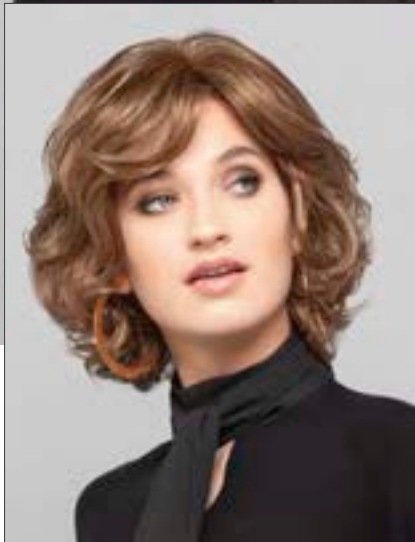

GM

12R

106

SALLY MONO II

★★★★★

1B*

4/6

637T

8R

12R

14/26R*

26/23/25

32/33/29

33/32C

36*

119

GM

5H