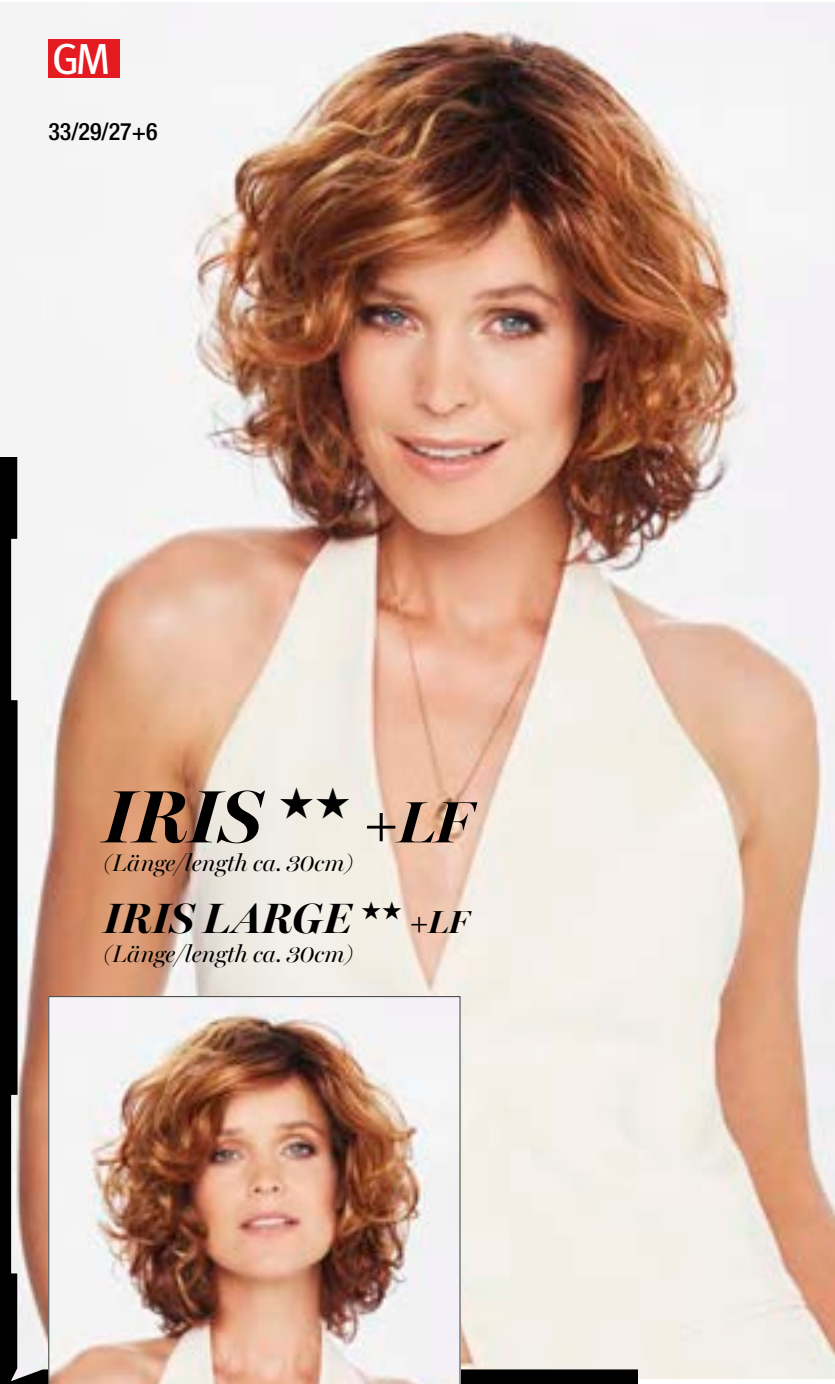

IRIS ★★ +LF
(Länge/length ca. 30cm)

IRIS LARGE ★★ +LF
(Länge/length ca. 30cm)

1B*

4/6

27/4-4

12/14/26+12

16/27-8+8*

23/20-20+14