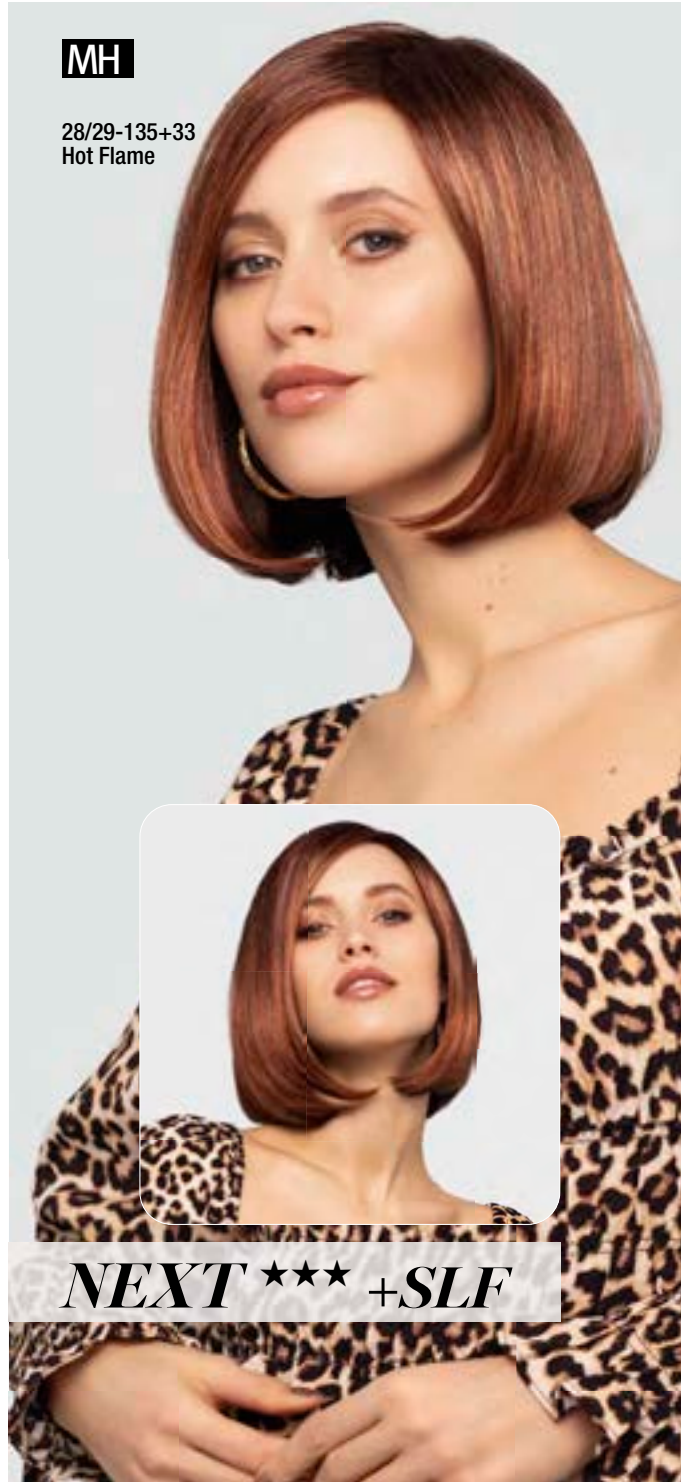

23/14-14
Sandy Blond Mix

28-1002+8
Fire Rooted

Dark
Beaujolais

MH

28/29-135+33
Hot Flame

NEXT ★★★ +SLF

1B
Black

4/6
Dark Brown